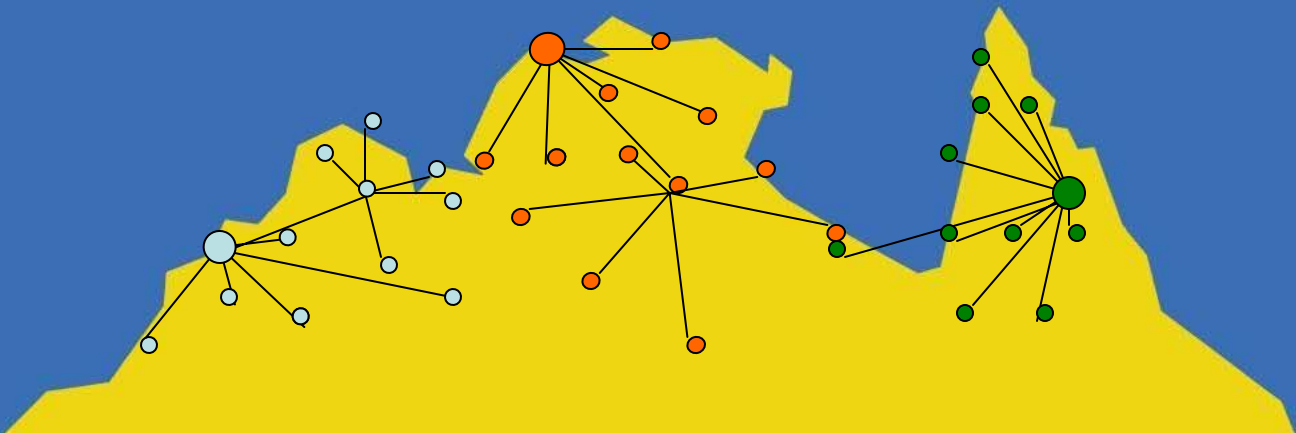

KRFMP

Bushfires NT

CYPDA