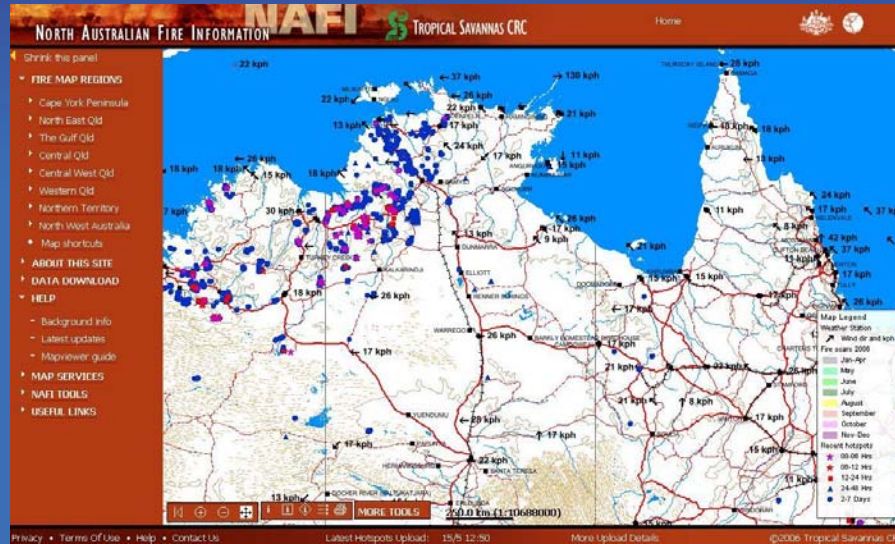

NAFI Website

NAFI Website

TROPICAL SAVANNAS CRC

NAFI Website

Monthly map downloads for NAFI site

NAFI Website

KRFMP

Bushfires NT

CYPDA

TS-CRC network

What happens next?

TROPICAL
SAVANNAS
CRC

Post CRC Plan

Fire Database
(national, govt)

users

users

users

- Shrink this panel
- FIRE MAP REGIONS
 - FIND
 - Cape York Peninsula
 - North East Qld
 - The Gulf Qld
 - Central Qld
 - Central West Qld
 - Western Qld
 - South Qld
 - NT North
 - NT South
 - North West
 - Map shortcuts
- NAFI TOOLS
- DATA DOWNLOADS
- MAP SERVICES
- HELP
 - Nafi website guide
 - Data FAQs
 - Data updates
- ABOUT
- USEFUL