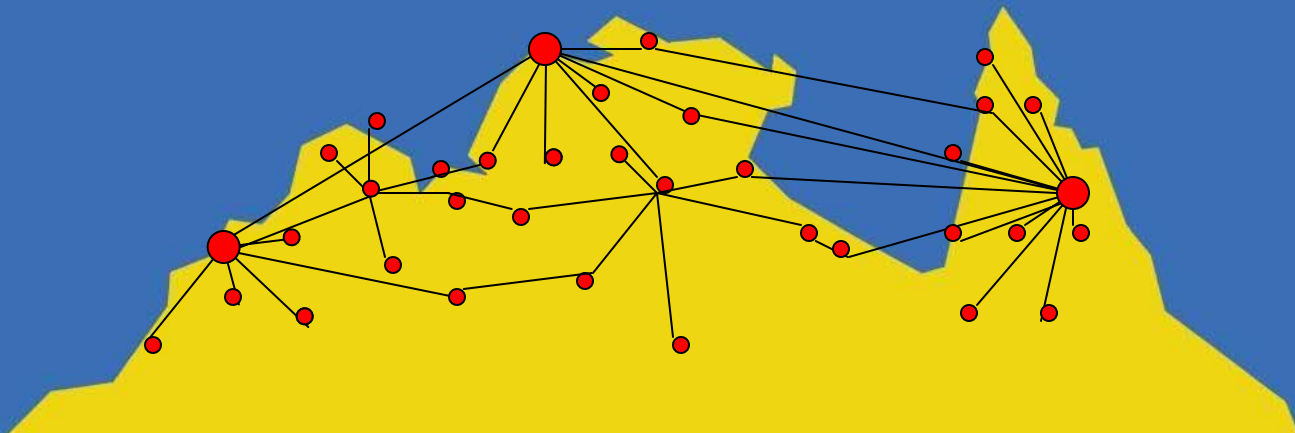

TS-CRC network