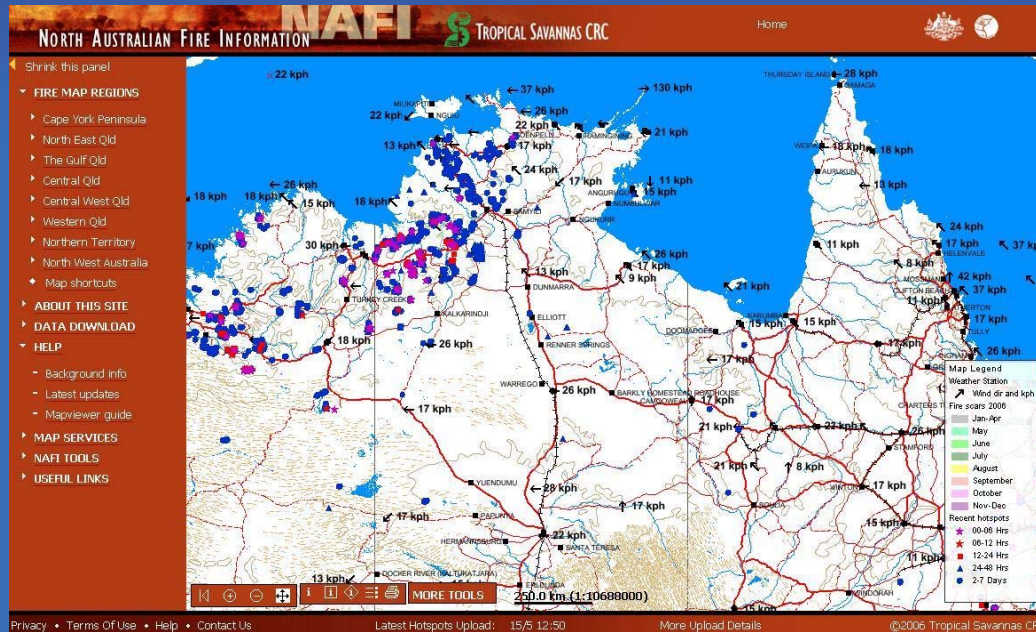

NAFI Website

NAFI Website

TROPICAL SAVANNAS CRC

NAFI Website

Monthly map downloads for NAFI site

NAFI Website

KRFMP

Bushfires NT

users

- Shrink this panel
- FIRE MAP REGIONS
 - FIND
 - Cape York Peninsula
 - North East Qld
 - The Gulf Qld
 - Central Qld
 - Central West Qld
 - Western Qld
 - South Qld
 - NT North
 - NT South
 - North West
 - Map shortcuts
- NAFI TOOLS
- DATA DOWNLOADS
- MAP SERVICES
- HELP
 - Nafi website guide
 - Data FAQs
 - Data updates
- ABOUT
- USEFUL