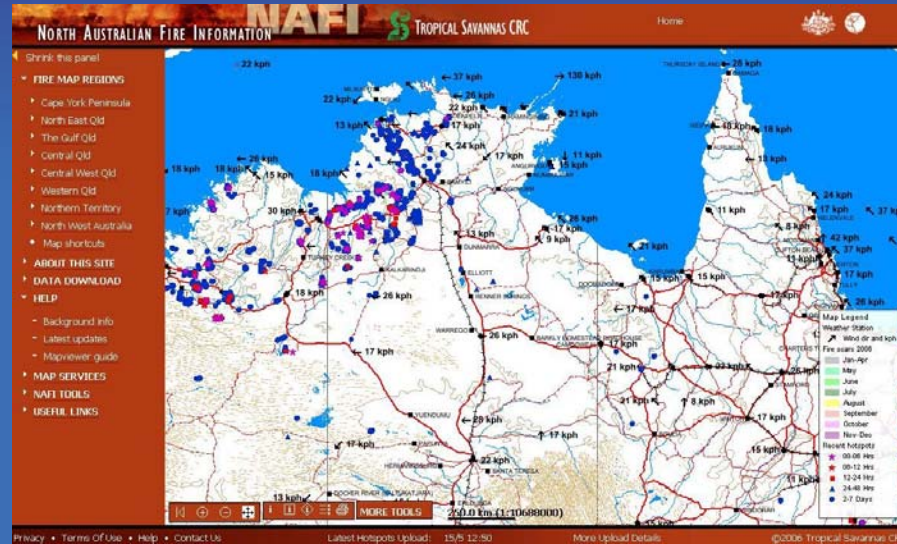

CYPDA

TS-CRC network

What happens next?

TROPICAL
SAVANNAS
CRC

Post CRC Plan

Fire Database
(national, govt)

users

users

users

- Shrink this panel
- FIRE MAP REGIONS
 - FIND
 - Cape York Peninsula
 - North East Qld
 - The Gulf Qld
 - Central Qld
 - Central West Qld
 - Western Qld
 - South Qld
 - NT North
 - NT South
 - North West
 - Map shortcuts
- NAFI TOOLS
- DATA DOWNLOADS
- MAP SERVICES
- HELP
 - Nafi website guide
 - Data FAQs
 - Data updates
- ABOUT
- USEFUL