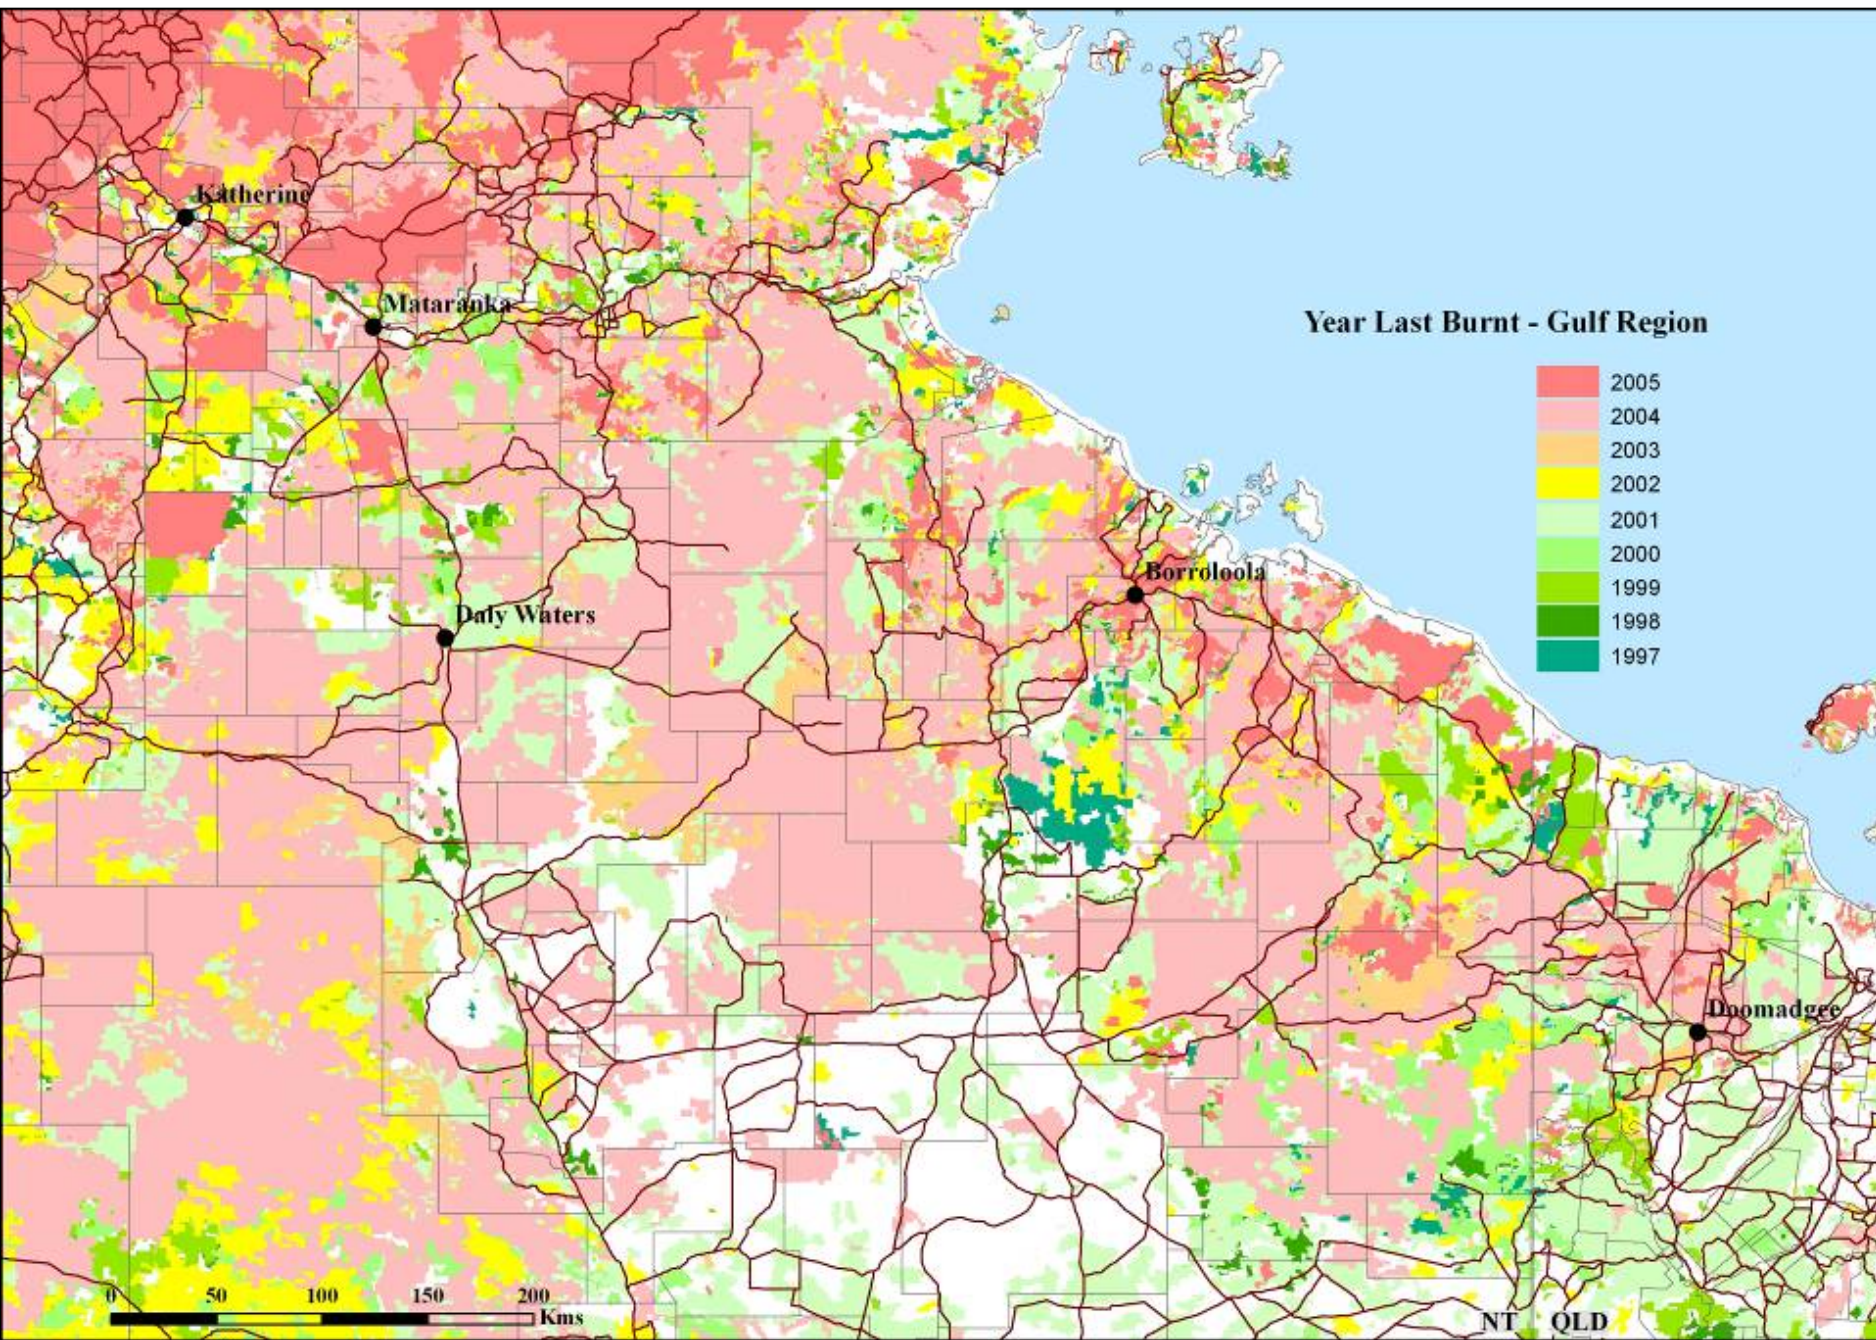

Year Last Burnt - Gulf Region

1997

0 50 100 150 200
Kms

NT QLD

Year Last Burnt - Gulf Region

NT QLD

Year Last Burnt - Gulf Region

NT QLD

Year Last Burnt - Gulf Region

NT QLD

Year Last Burnt - Gulf Region

NT QLD

Year Last Burnt - Gulf Region

NT QLD

Year Last Burnt - Gulf Region

NT QLD

Year Last Burnt - Gulf Region

NT QLD

Year Last Burnt - Gulf Region

NT QLD