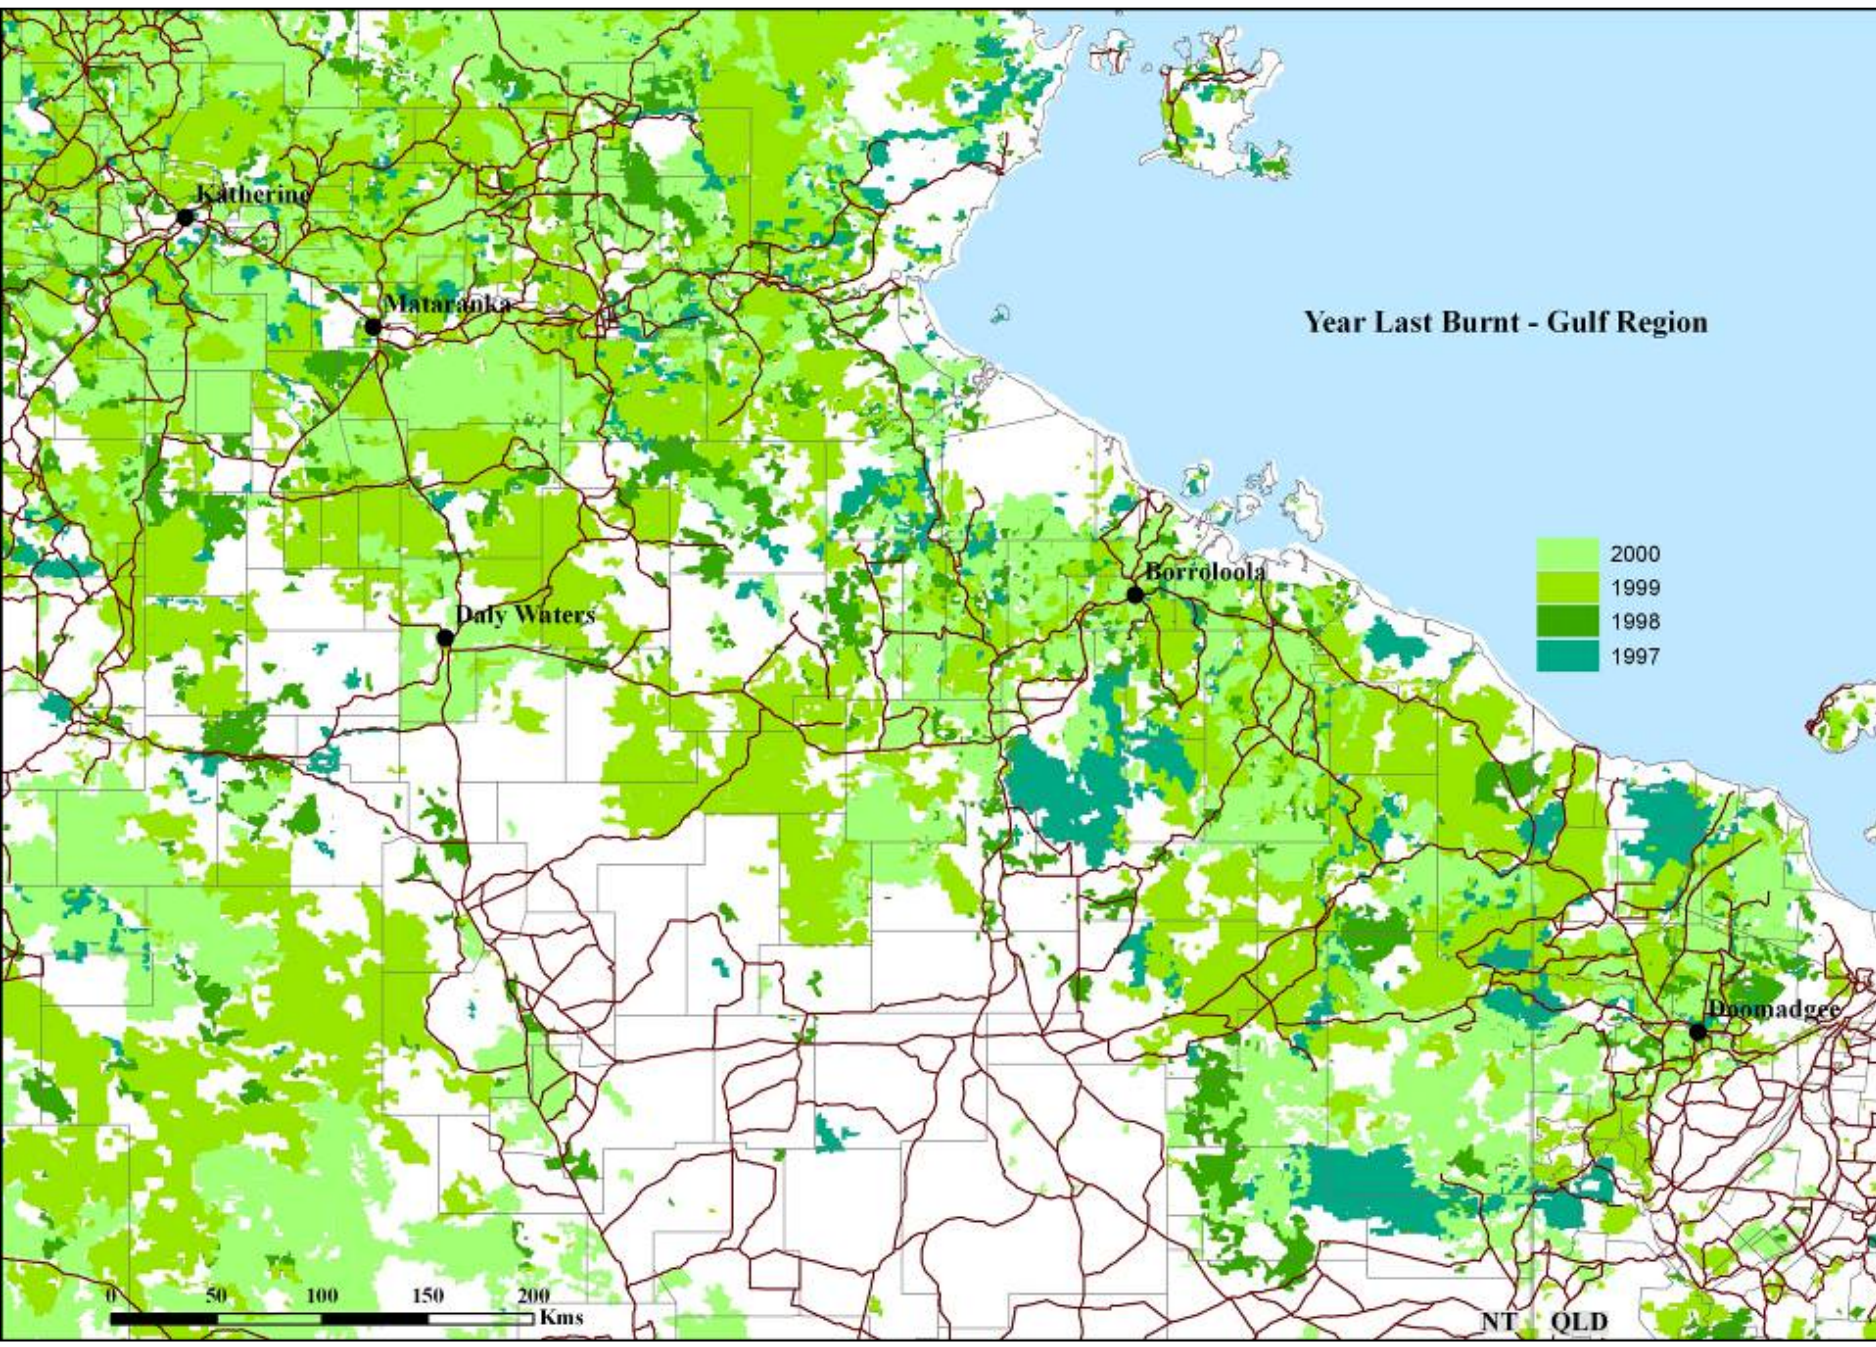

Year Last Burnt - Gulf Region

1997

0 50 100 150 200
Kms

NT QLD

Year Last Burnt - Gulf Region

NT QLD

Year Last Burnt - Gulf Region

NT QLD

Year Last Burnt - Gulf Region

NT QLD

Year Last Burnt - Gulf Region

NT QLD

Year Last Burnt - Gulf Region

NT QLD

Year Last Burnt - Gulf Region

NT QLD

Year Last Burnt - Gulf Region

NT QLD

Year Last Burnt - Gulf Region

NT QLD