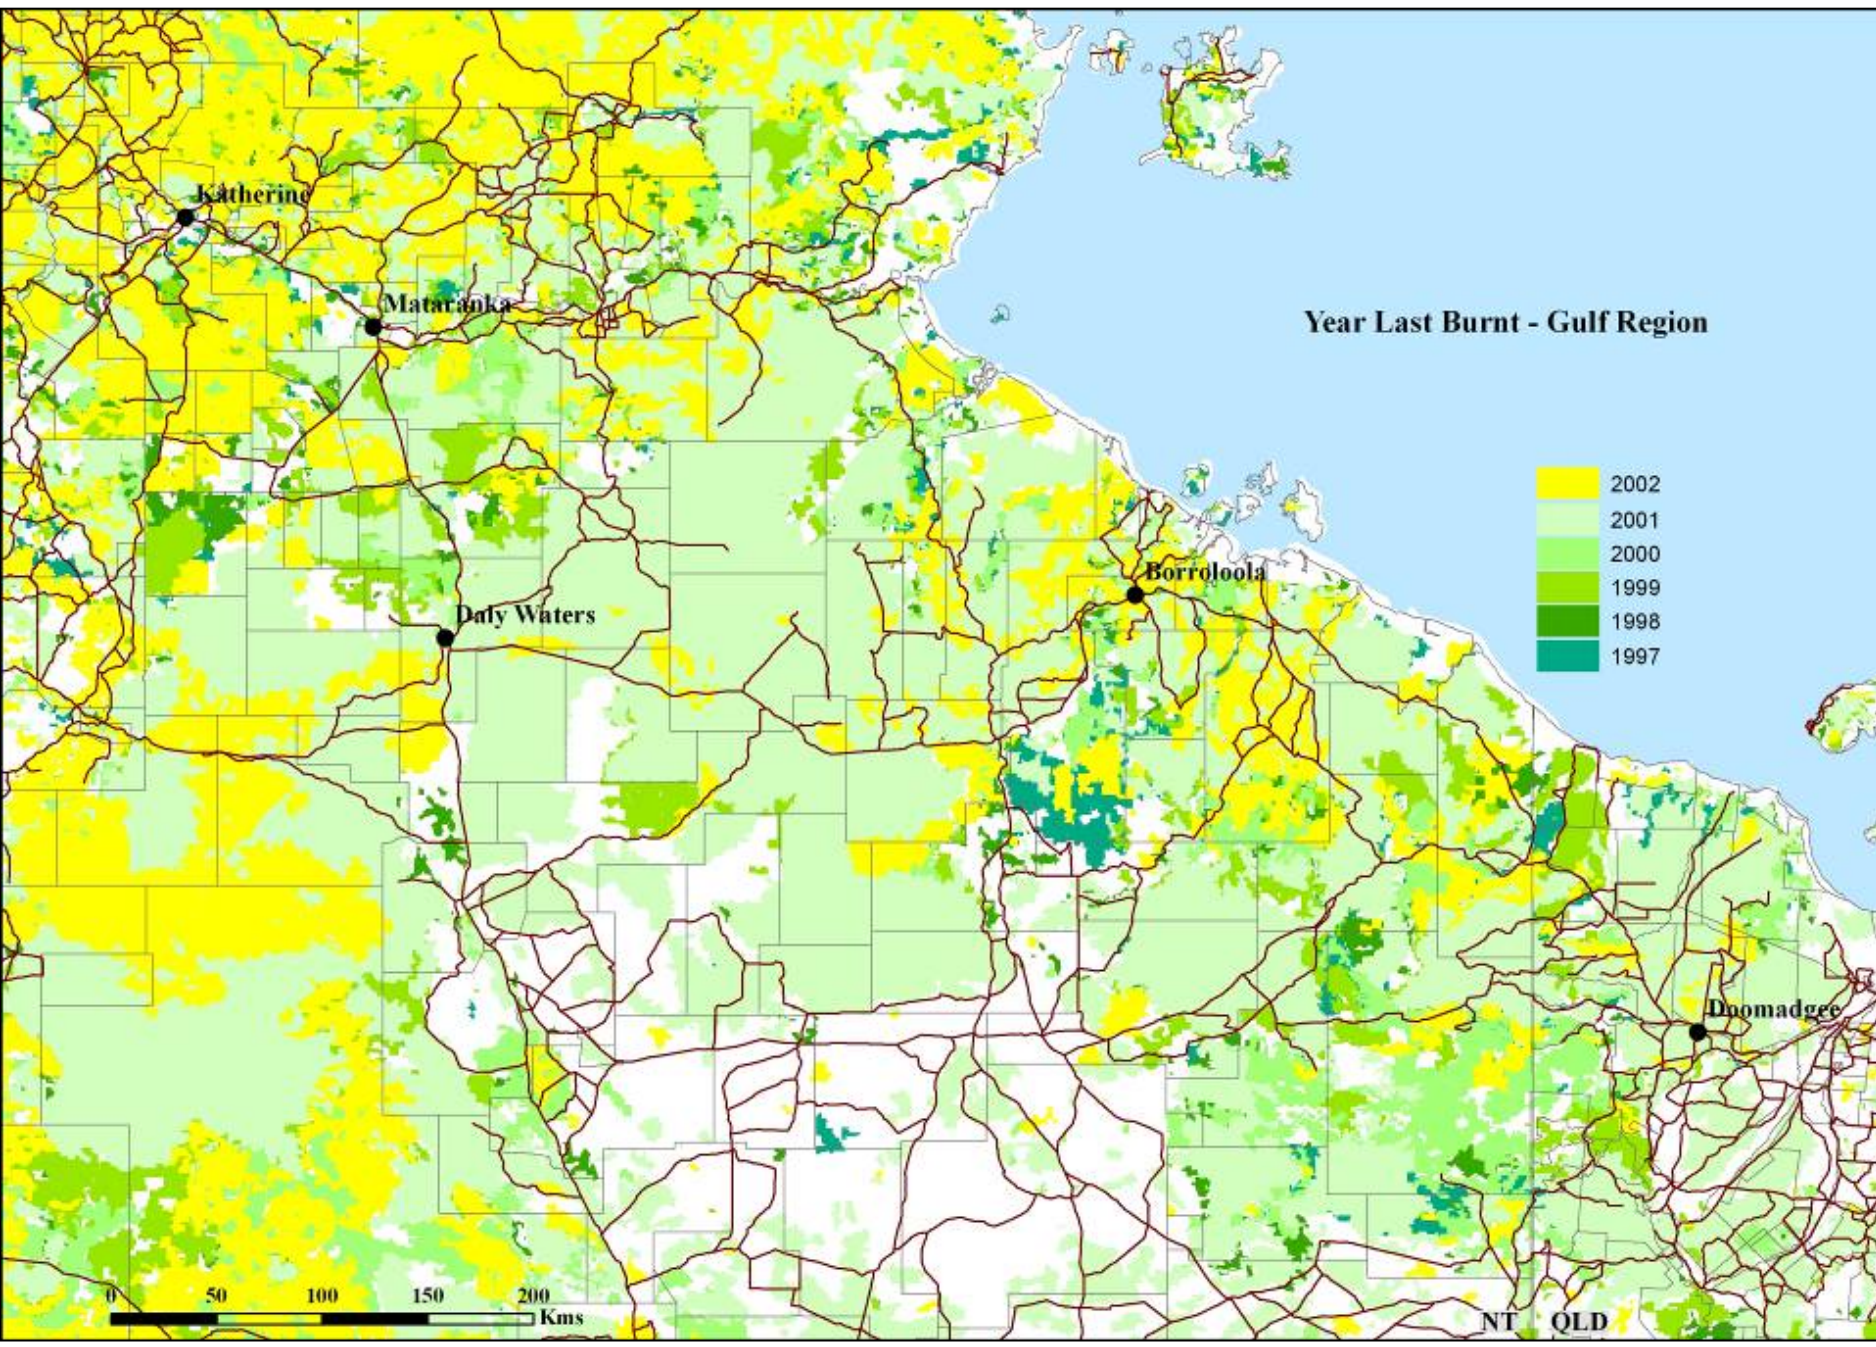

Year Last Burnt - Gulf Region

1997

0 50 100 150 200
Kms

NT QLD

Year Last Burnt - Gulf Region

NT QLD

Year Last Burnt - Gulf Region

NT QLD

Year Last Burnt - Gulf Region

NT QLD

Year Last Burnt - Gulf Region

NT QLD

Year Last Burnt - Gulf Region

NT QLD

Year Last Burnt - Gulf Region

NT QLD

Year Last Burnt - Gulf Region

NT QLD

Year Last Burnt - Gulf Region

NT QLD