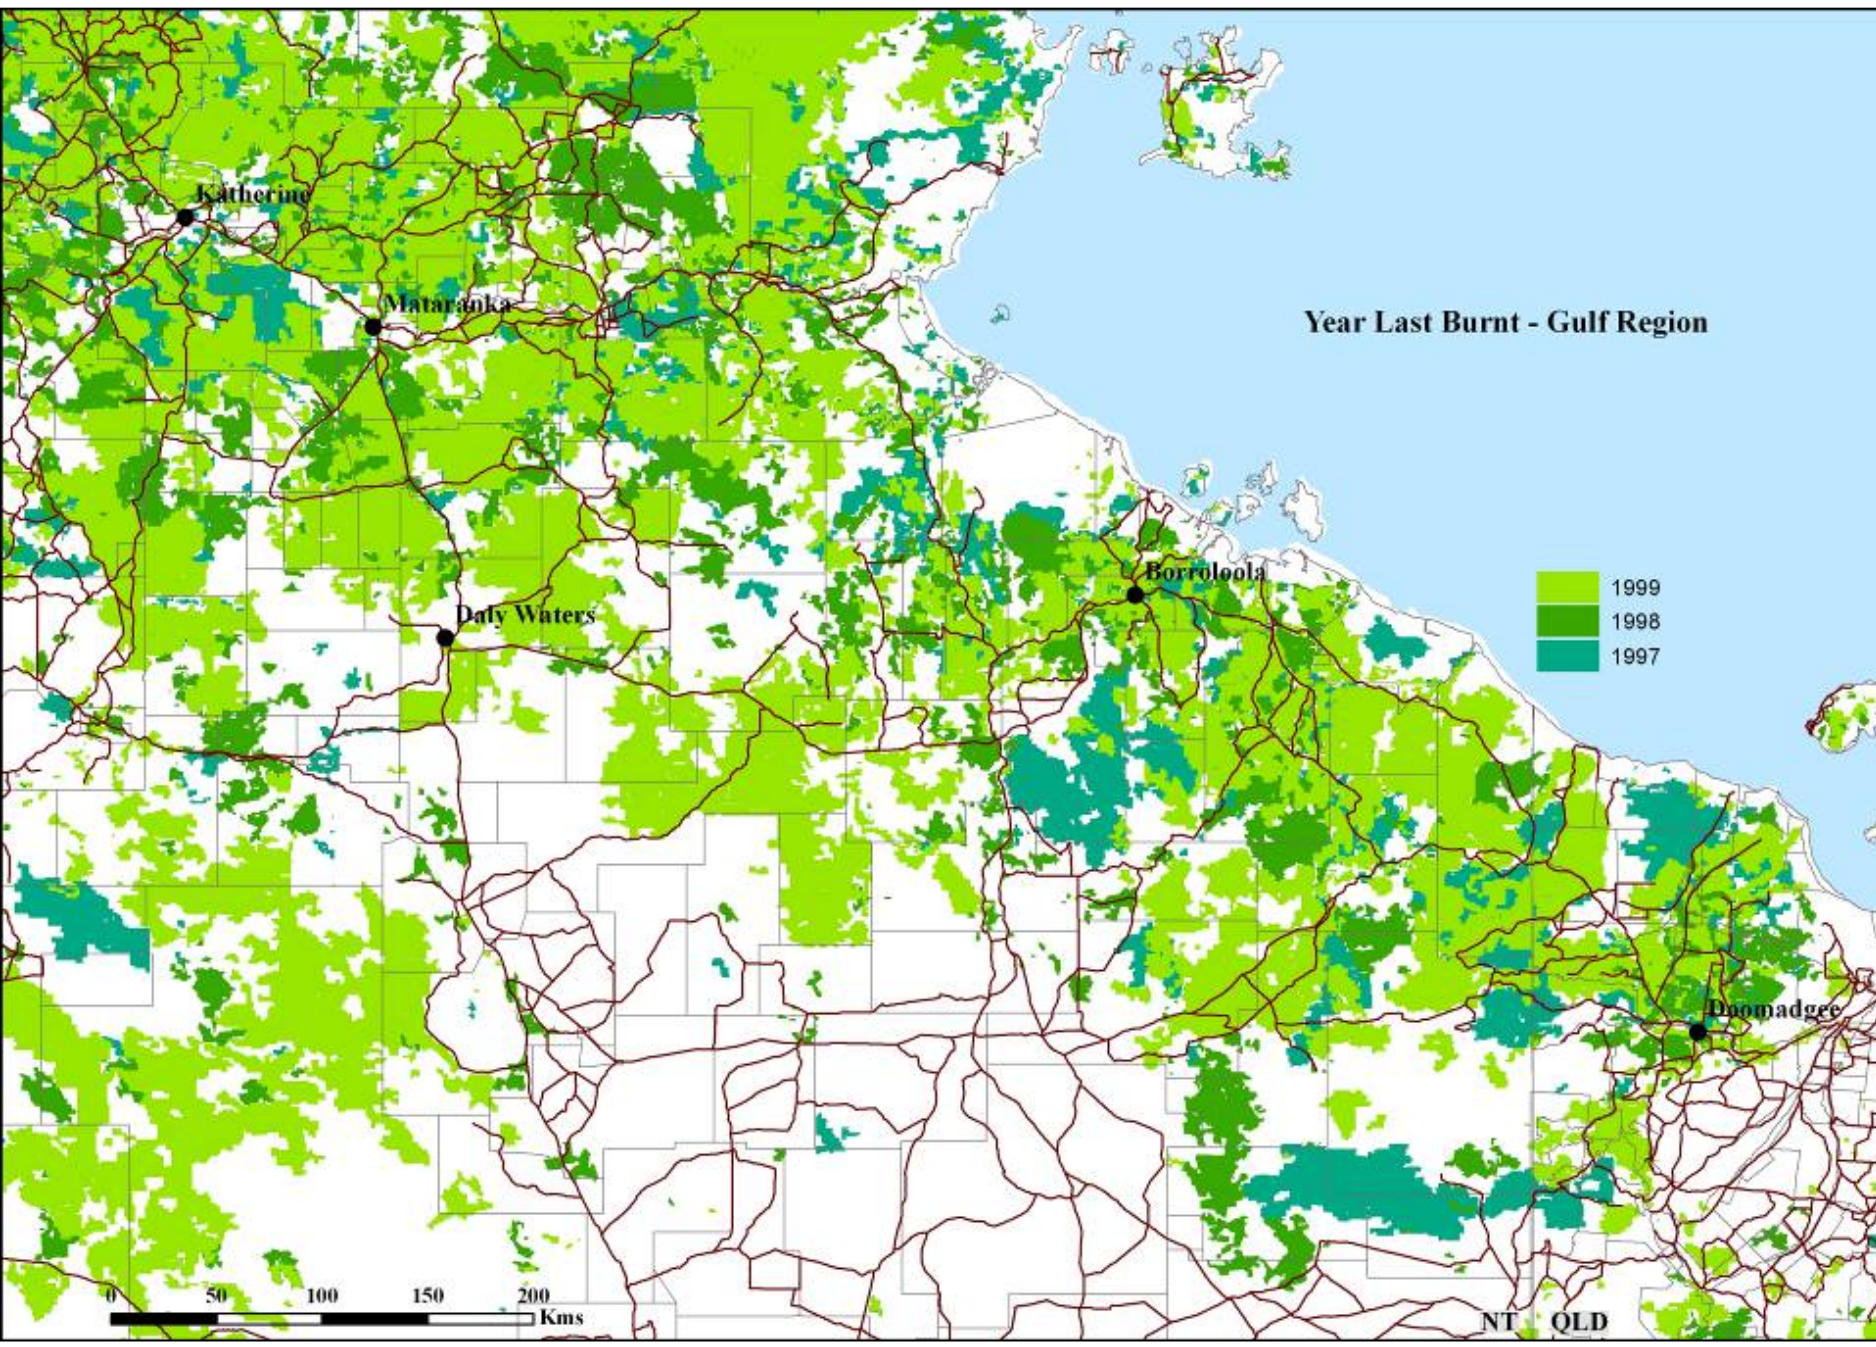

Year Last Burnt - Gulf Region

1997

0 50 100 150 200
Kms

NT QLD

Year Last Burnt - Gulf Region

NT QLD

Year Last Burnt - Gulf Region

NT QLD

Year Last Burnt - Gulf Region

NT QLD

Year Last Burnt - Gulf Region

NT QLD

Year Last Burnt - Gulf Region

NT QLD

Year Last Burnt - Gulf Region

NT QLD

Year Last Burnt - Gulf Region

NT QLD

Year Last Burnt - Gulf Region

NT QLD