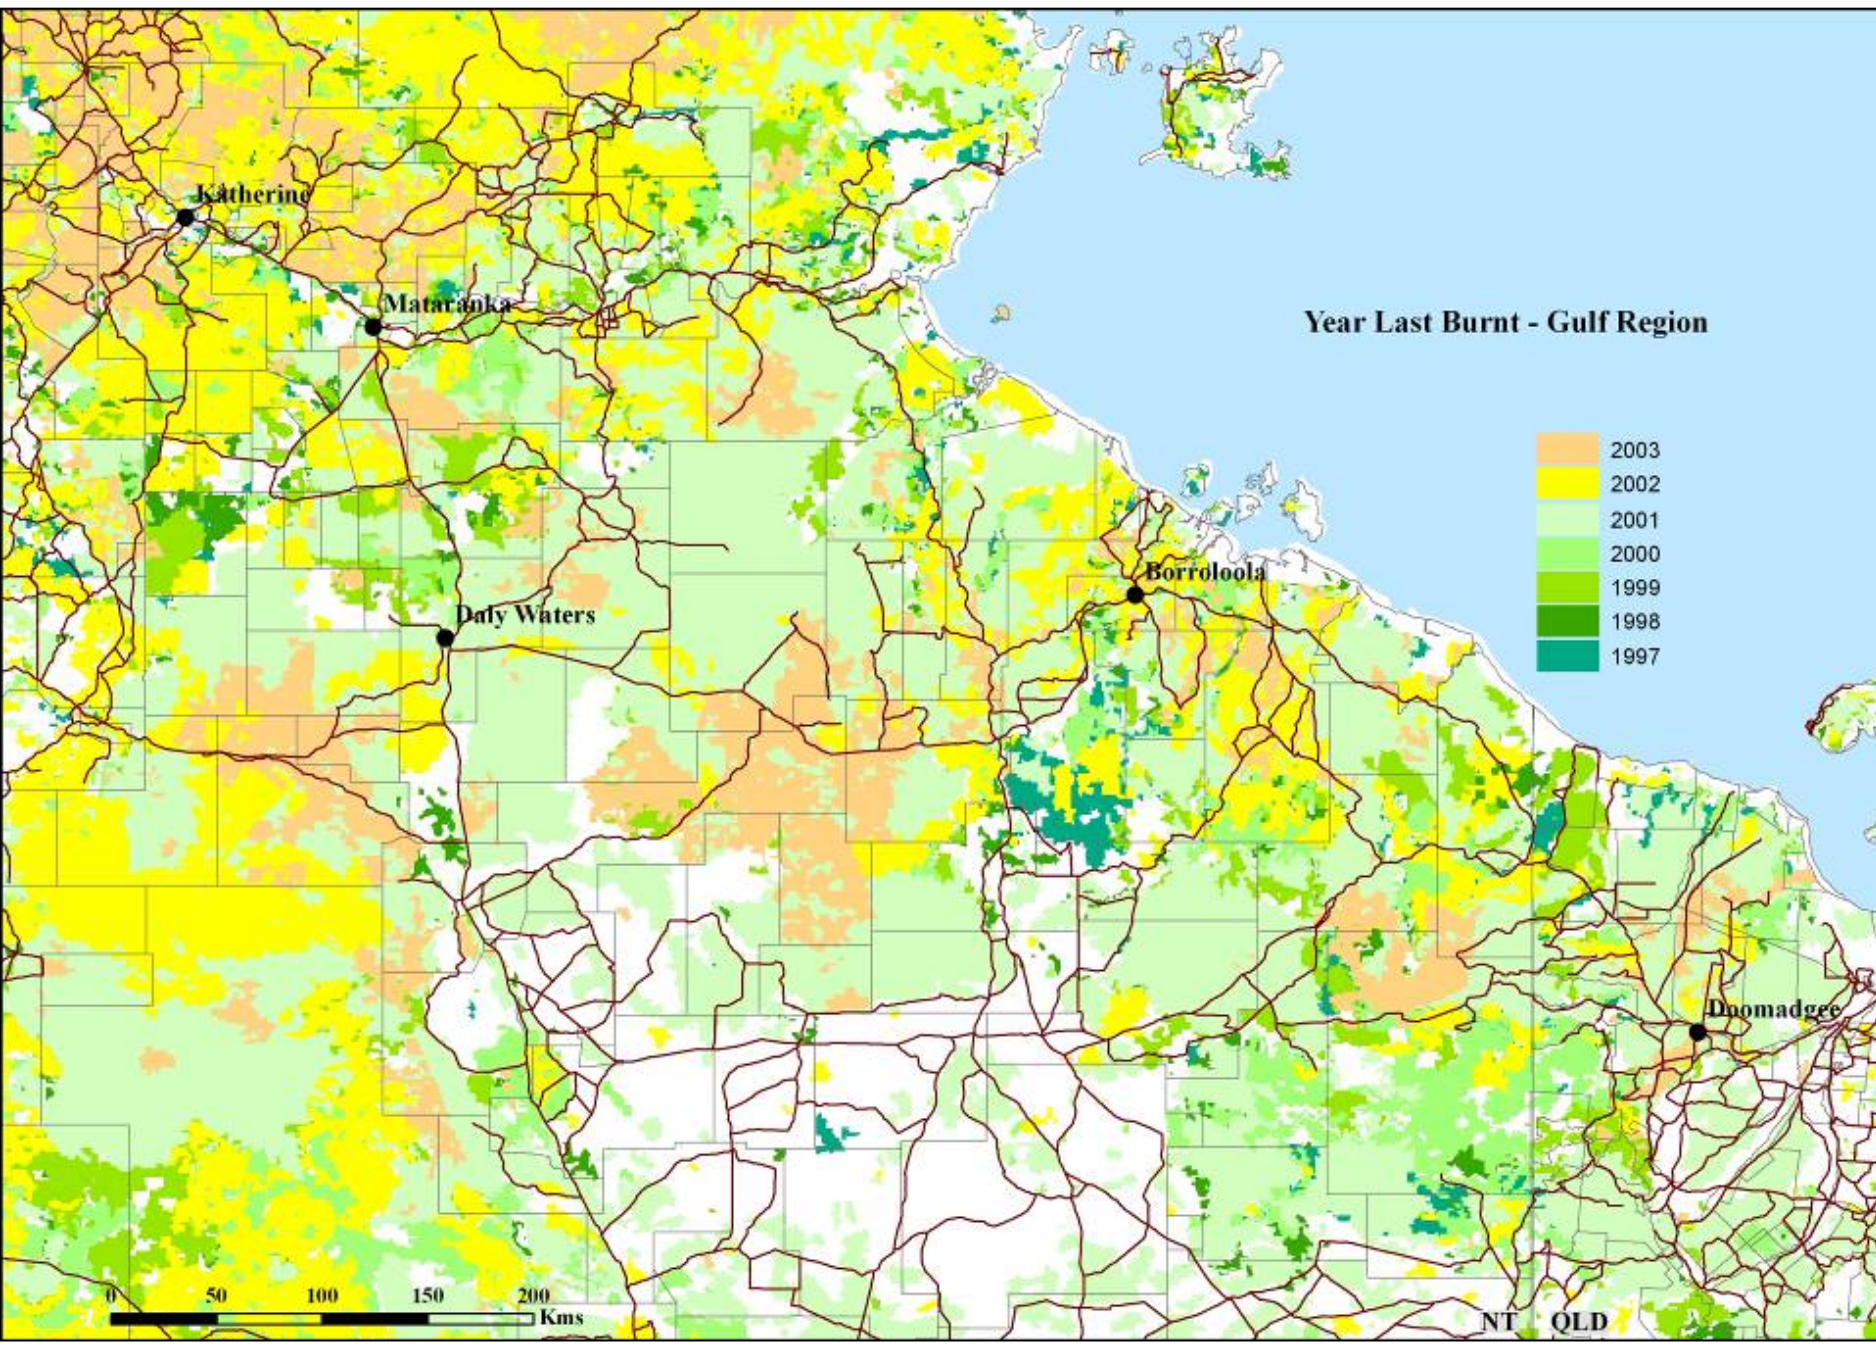

Year Last Burnt - Gulf Region

1997

0 50 100 150 200
Kms

NT QLD

Year Last Burnt - Gulf Region

NT QLD

Year Last Burnt - Gulf Region

NT QLD

Year Last Burnt - Gulf Region

NT QLD

Year Last Burnt - Gulf Region

NT QLD

Year Last Burnt - Gulf Region

NT QLD

Year Last Burnt - Gulf Region

NT QLD

Year Last Burnt - Gulf Region

NT QLD

Year Last Burnt - Gulf Region

NT QLD