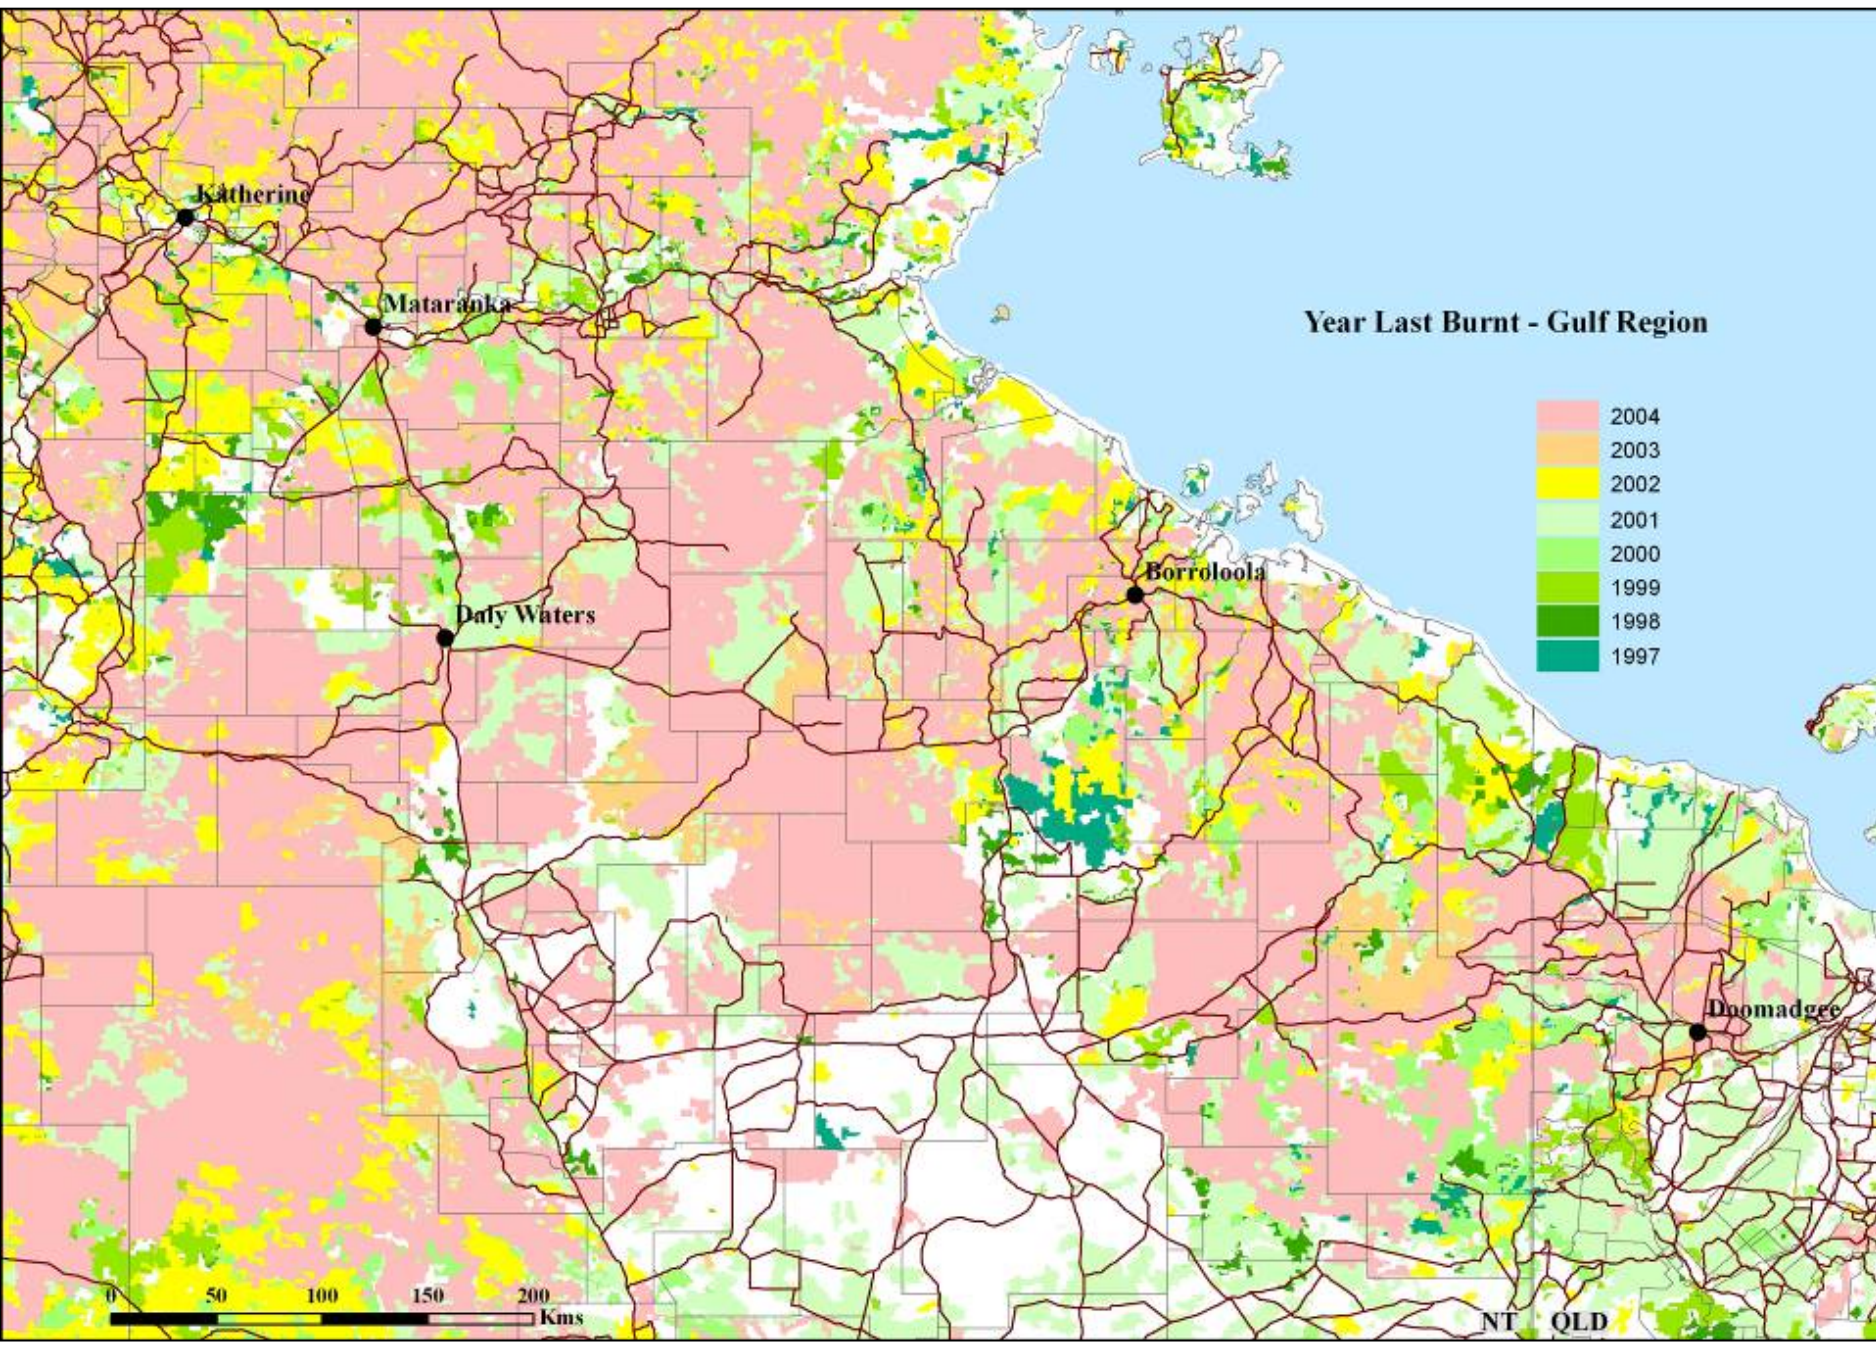

Year Last Burnt - Gulf Region

1997

0 50 100 150 200
Kms

NT QLD

Year Last Burnt - Gulf Region

NT QLD

Year Last Burnt - Gulf Region

NT QLD

Year Last Burnt - Gulf Region

NT QLD

Year Last Burnt - Gulf Region

NT QLD

Year Last Burnt - Gulf Region

NT QLD

Year Last Burnt - Gulf Region

NT QLD

Year Last Burnt - Gulf Region

NT QLD

Year Last Burnt - Gulf Region

NT QLD