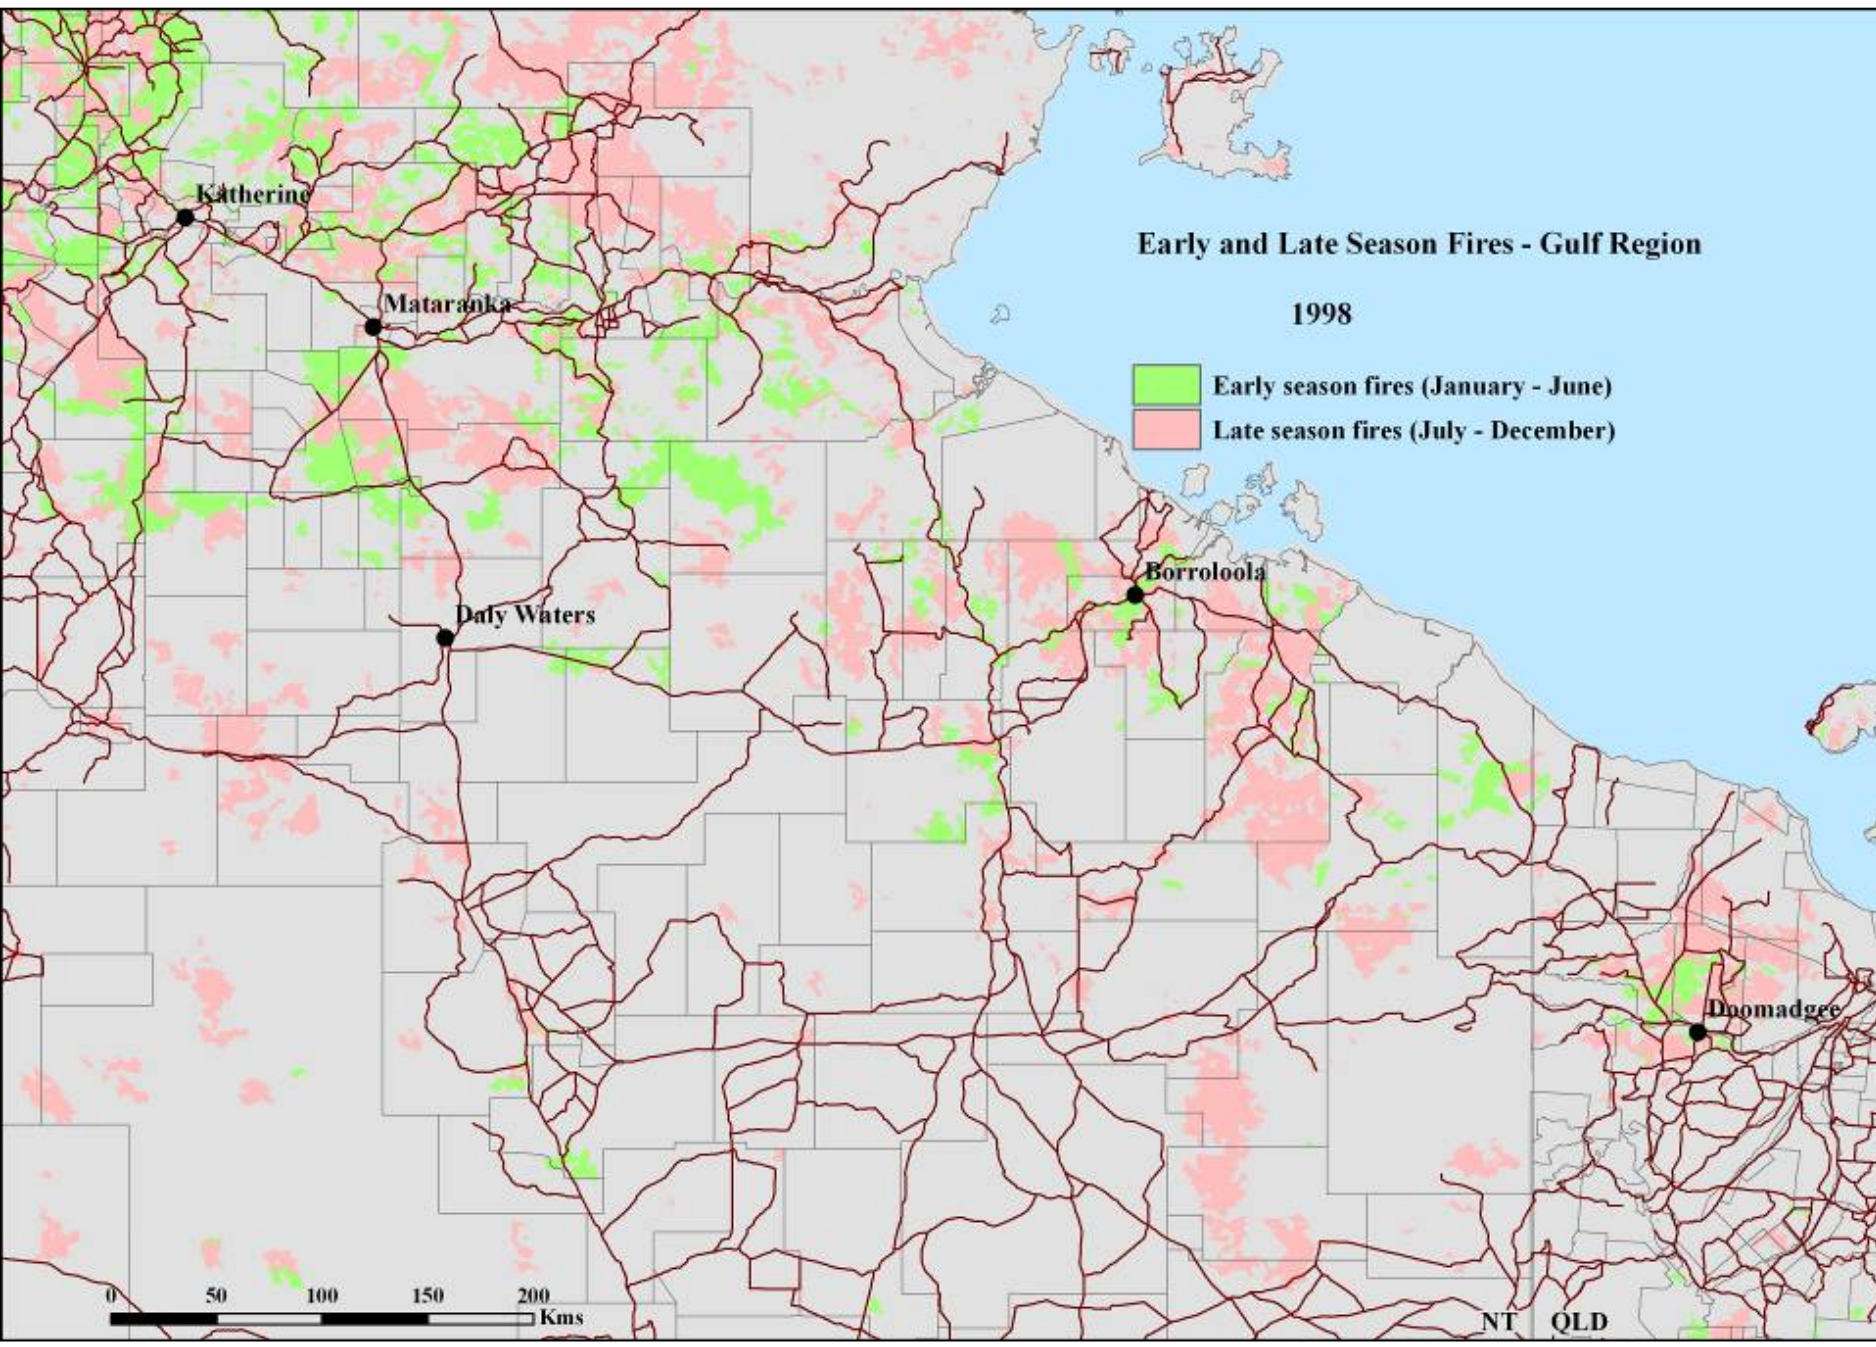

Early and Late Season Fires - Gulf Region

1997

- Early season fires (January - June)
- Late season fires (July - December)

0 50 100 150 200 Kms

NT QLD

Early and Late Season Fires - Gulf Region

1998

- Early season fires (January - June)
- Late season fires (July - December)

Early and Late Season Fires - Gulf Region

1999

-  Early season fires (January - June)
-  Late season fires (July - December)

0 50 100 150 200 Kms

NT QLD

Early and Late Season Fires - Gulf Region

2000

-  Early season fires (January - June)
-  Late season fires (July - December)

Early and Late Season Fires - Gulf Region

2001

-  Early season fires (January - June)
-  Late season fires (July - December)

0 50 100 150 200 Kms

NT QLD

Early and Late Season Fires - Gulf Region

2002

- Early season fires (January - June)
- Late season fires (July - December)

0 50 100 150 200 Kms

NT QLD