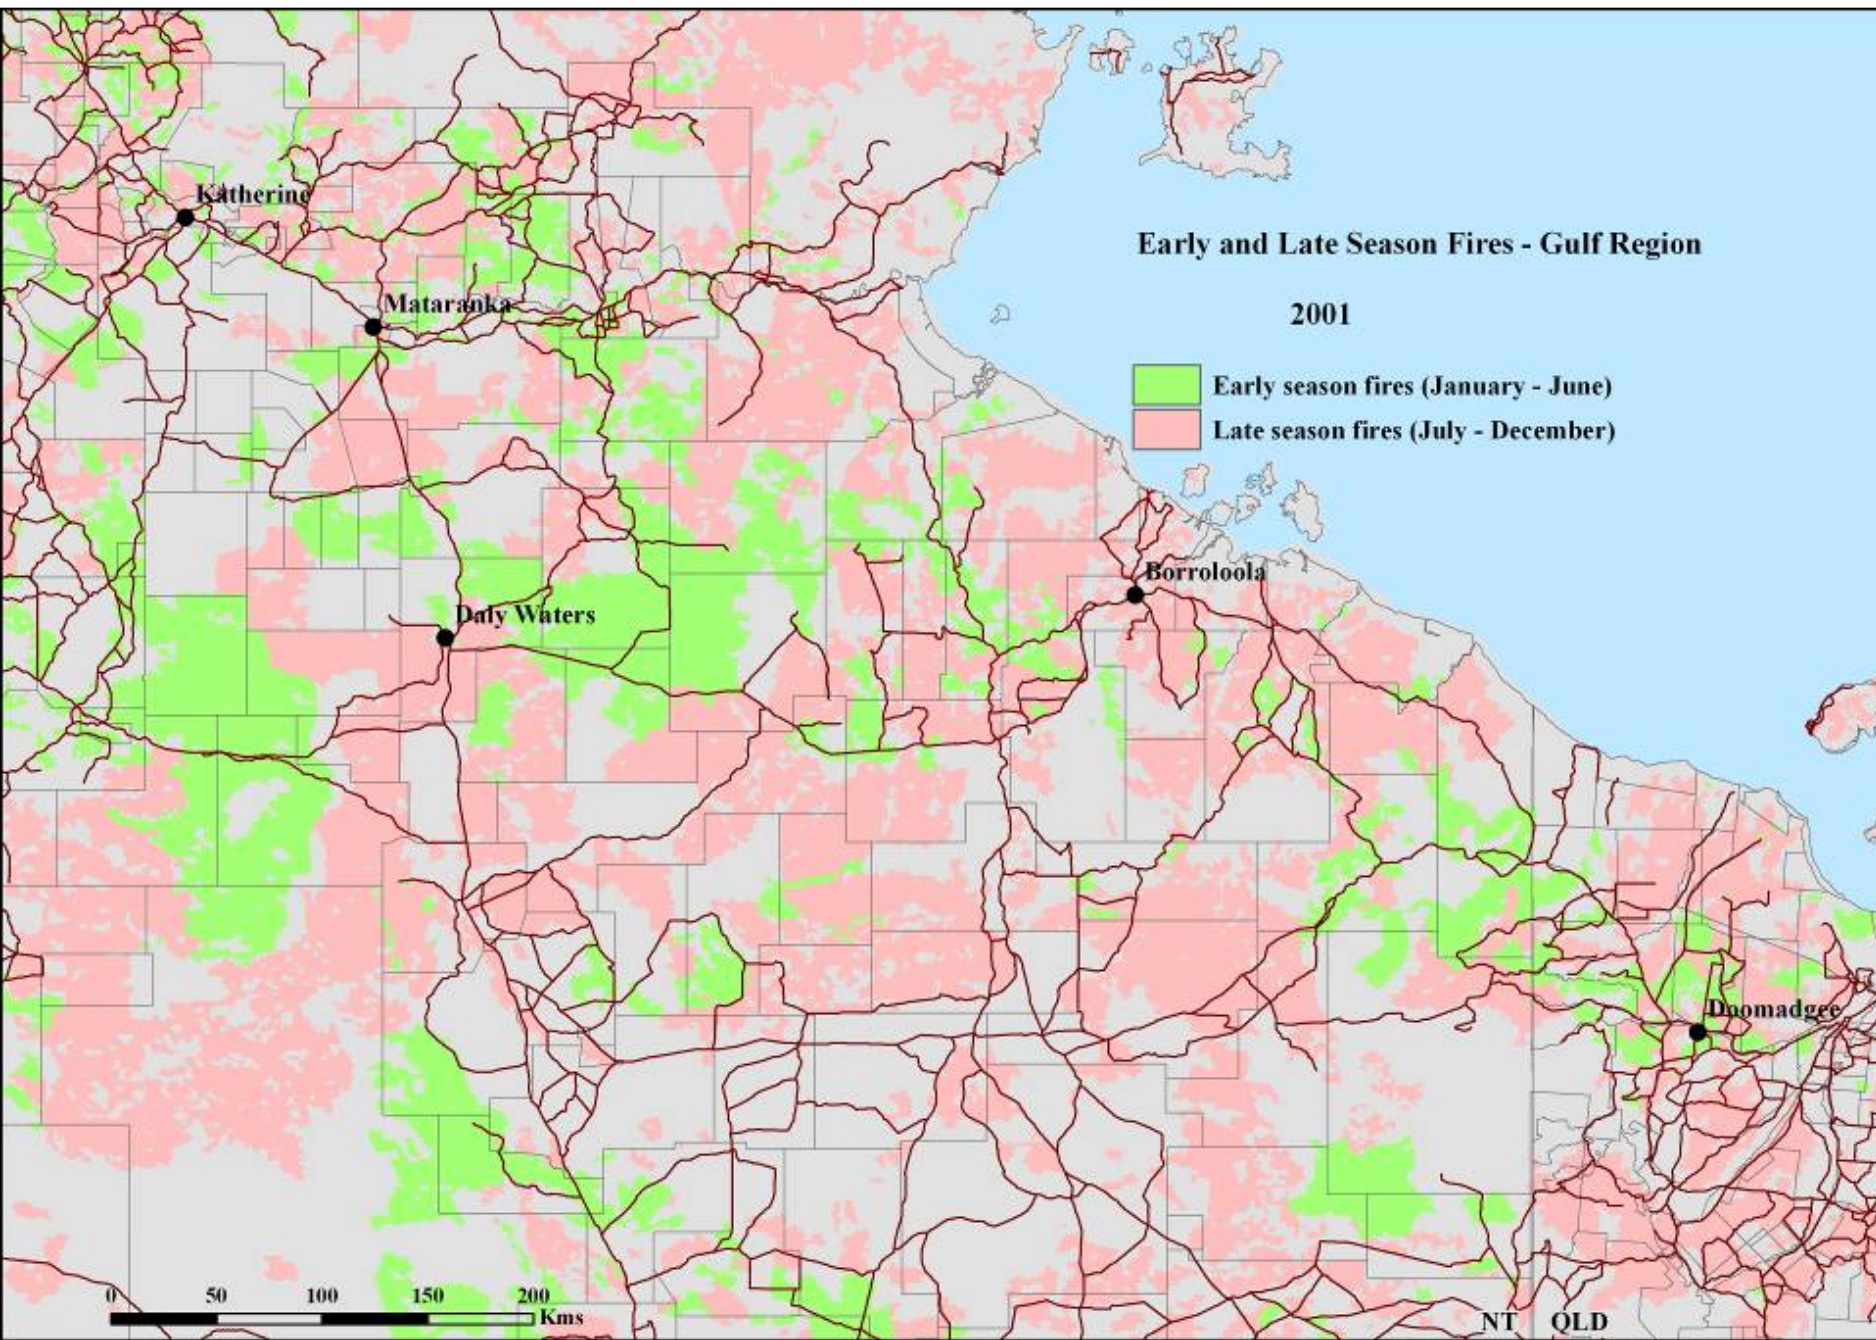

Early and Late Season Fires - Gulf Region

1997

- Early season fires (January - June)
- Late season fires (July - December)

0 50 100 150 200 Kms

NT QLD

Early and Late Season Fires - Gulf Region

1998

- Early season fires (January - June)
- Late season fires (July - December)

Early and Late Season Fires - Gulf Region

1999

-  Early season fires (January - June)
-  Late season fires (July - December)

0 50 100 150 200 Kms

NT QLD

Early and Late Season Fires - Gulf Region

2000

-  Early season fires (January - June)
-  Late season fires (July - December)

Early and Late Season Fires - Gulf Region

2001

-  Early season fires (January - June)
-  Late season fires (July - December)

0 50 100 150 200 Kms

NT QLD

Early and Late Season Fires - Gulf Region

2002

- Early season fires (January - June)
- Late season fires (July - December)