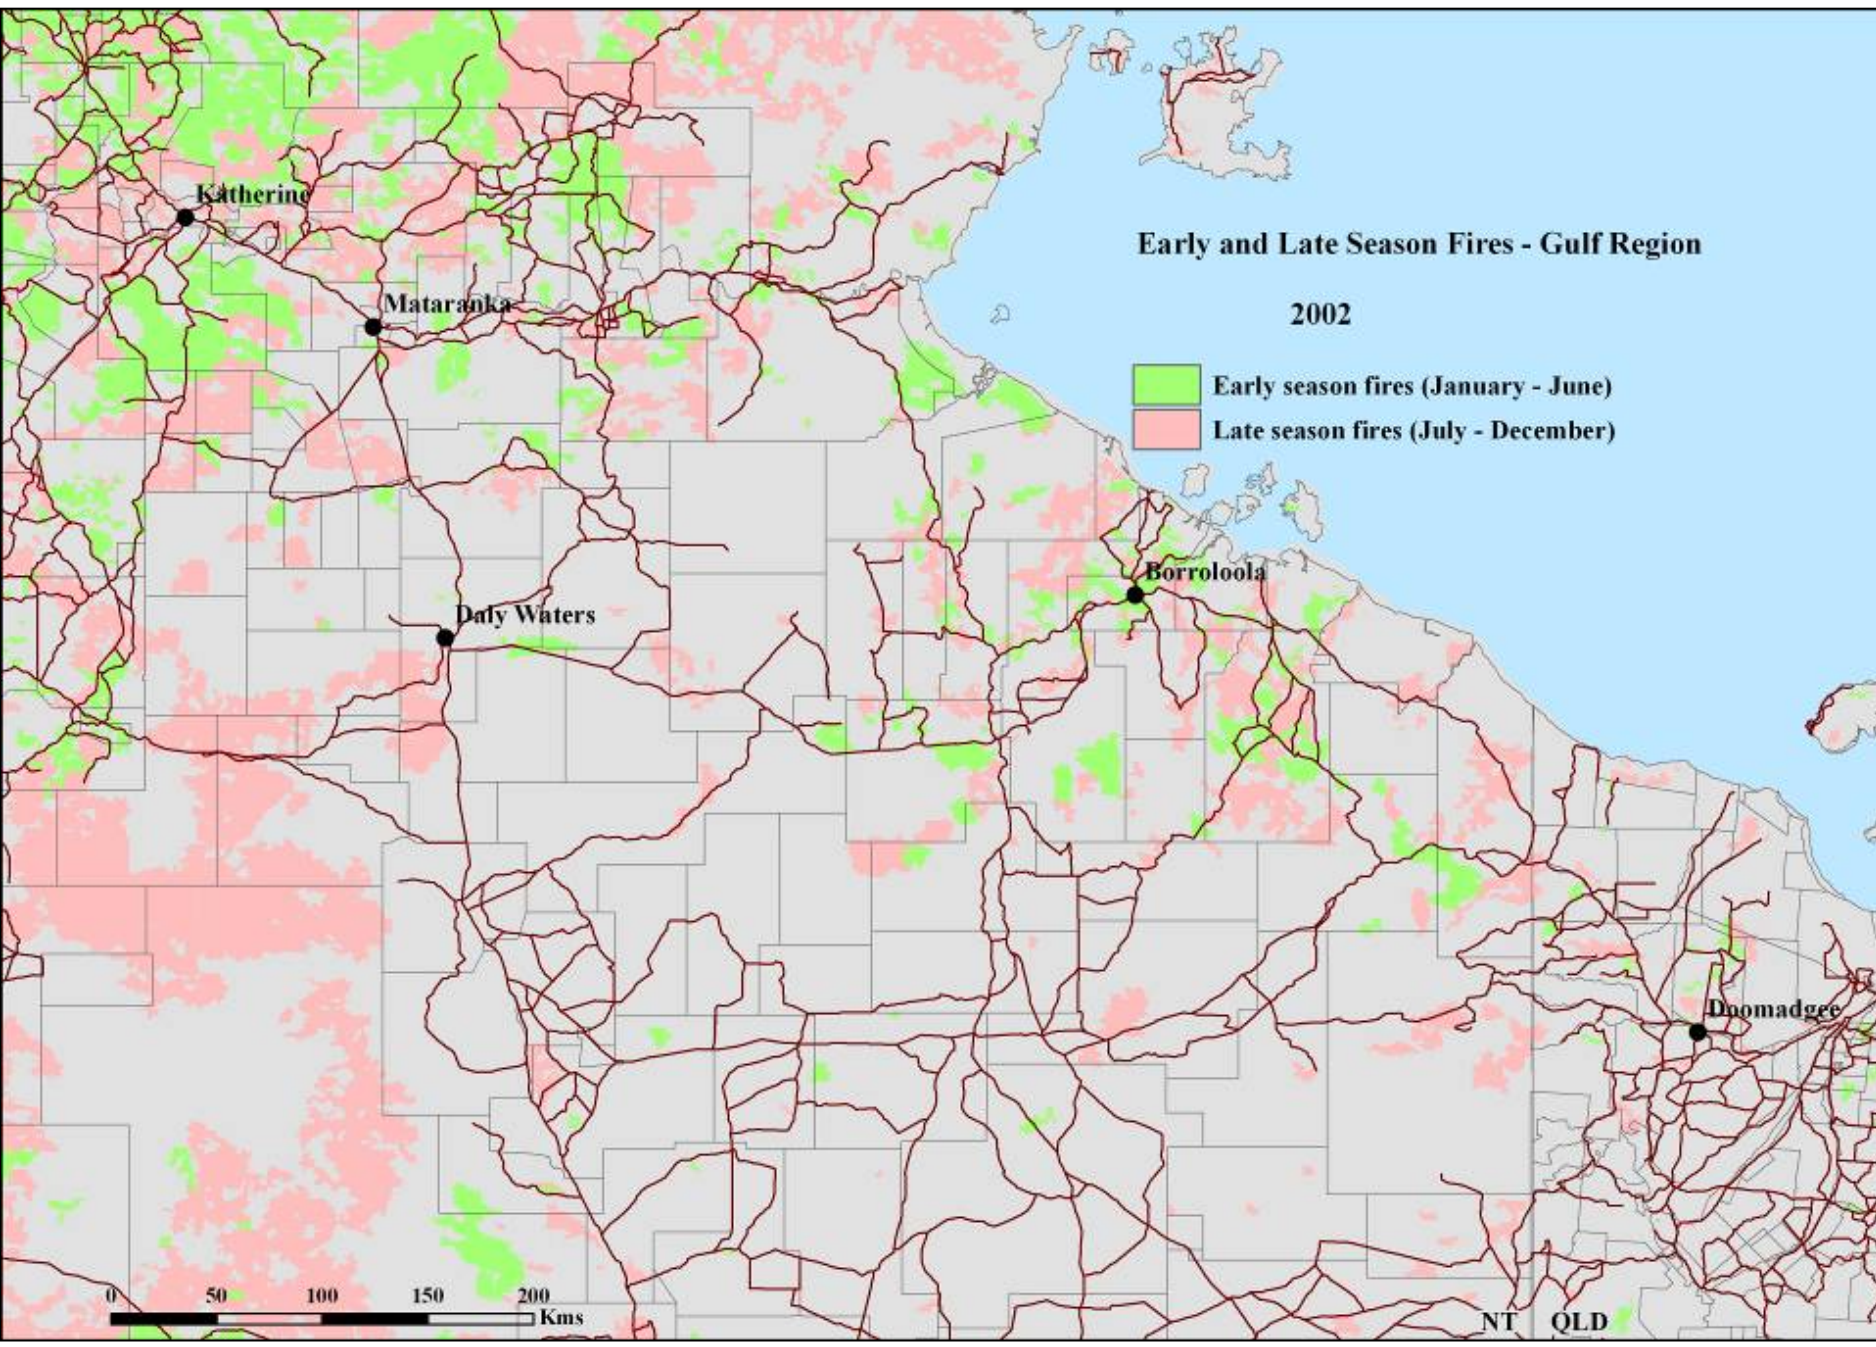

Early and Late Season Fires - Gulf Region

1999

-  Early season fires (January - June)
-  Late season fires (July - December)

0 50 100 150 200 Kms

NT QLD

Early and Late Season Fires - Gulf Region

2000

-  Early season fires (January - June)
-  Late season fires (July - December)

Early and Late Season Fires - Gulf Region

2001

-  Early season fires (January - June)
-  Late season fires (July - December)

0 50 100 150 200 Kms

NT QLD

Early and Late Season Fires - Gulf Region

2002

- Early season fires (January - June)
- Late season fires (July - December)

0 50 100 150 200 Kms

NT QLD

Early and Late Season Fires - Gulf Region

2003

-  Early season fires (January - June)
-  Late season fires (July - December)

0 50 100 150 200 Kms

NT QLD

Early and Late Season Fires - Gulf Region