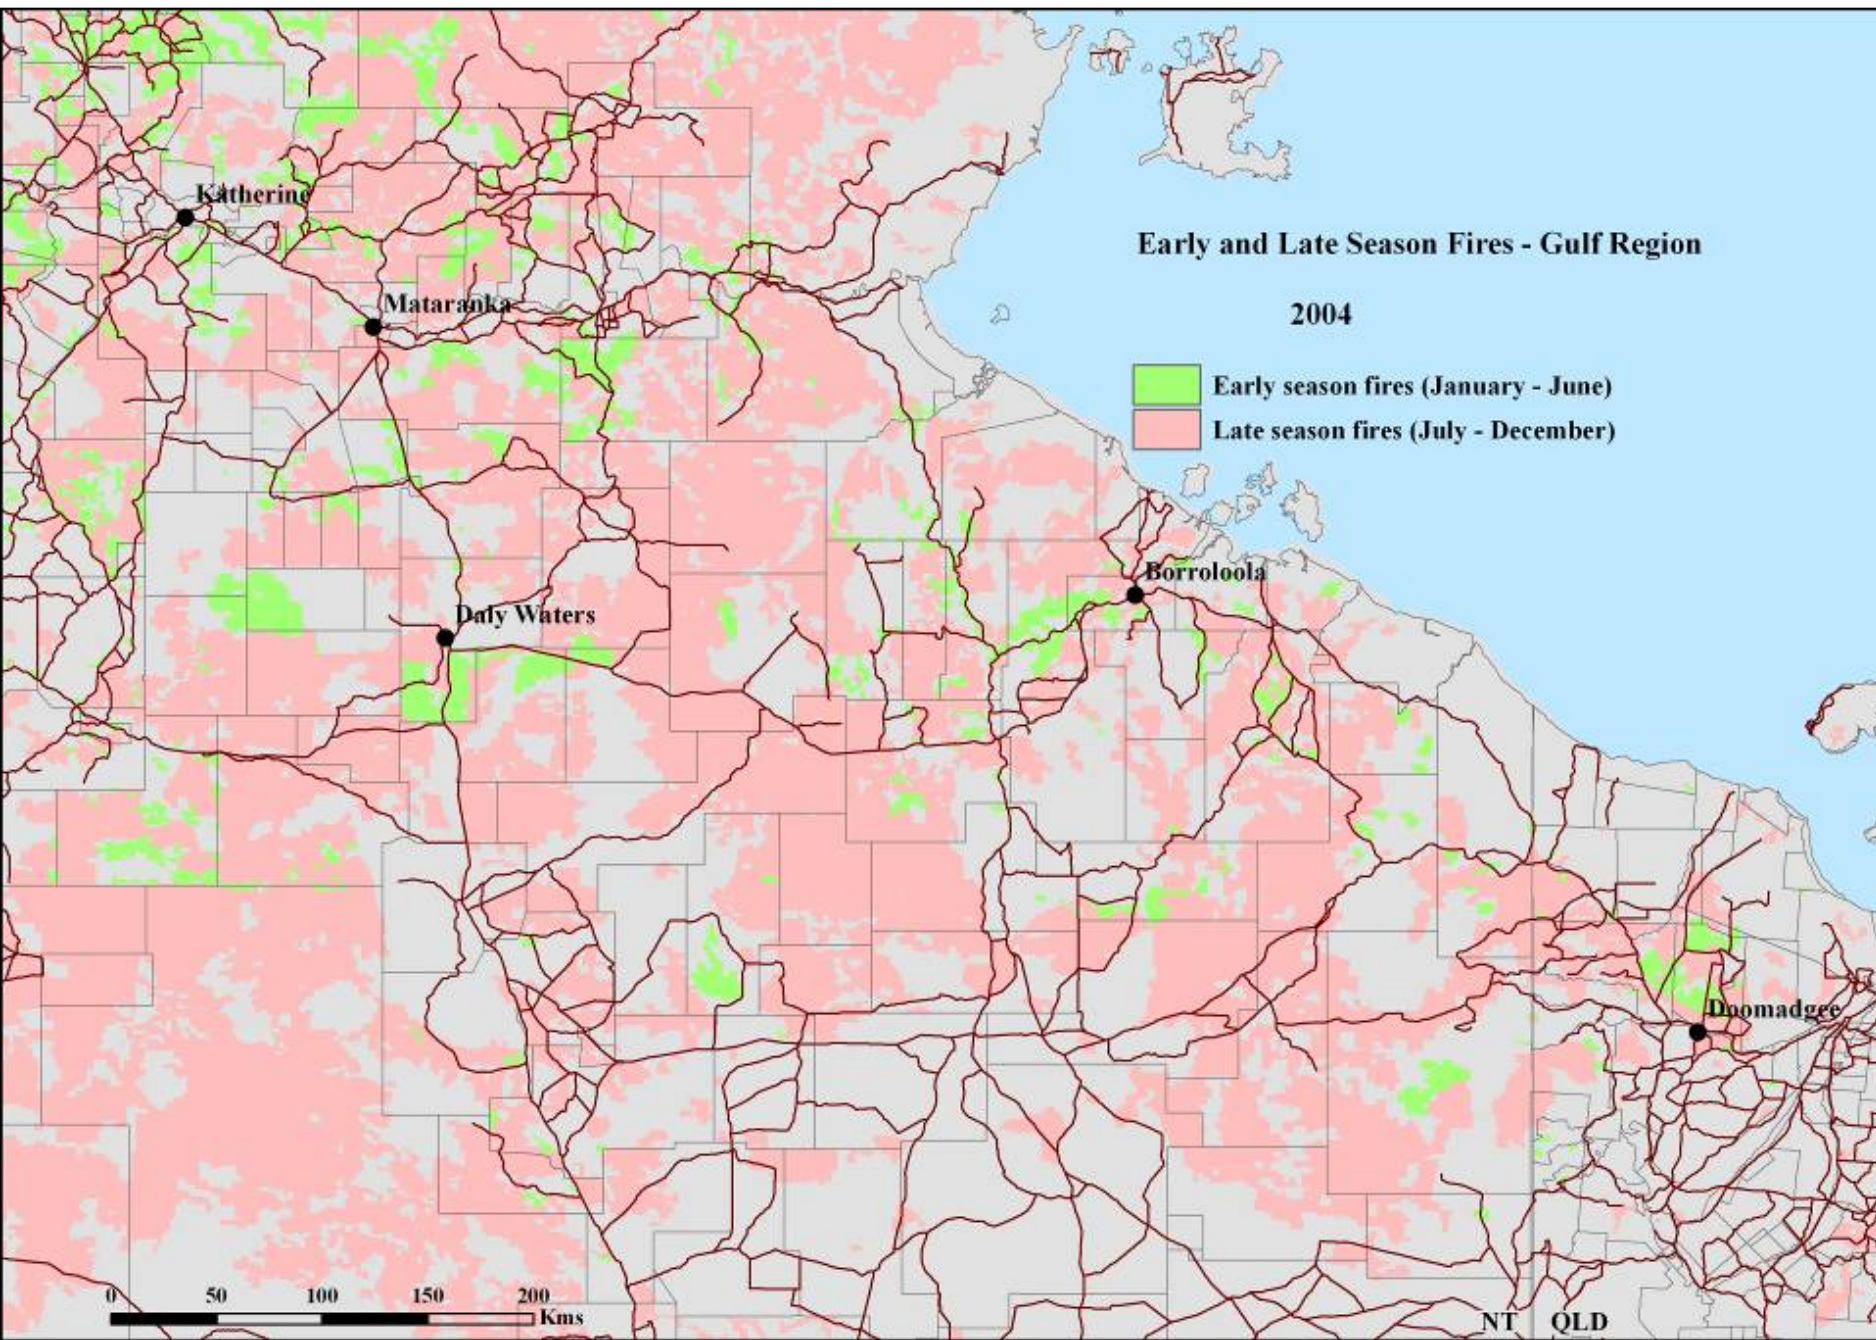

Early and Late Season Fires - Gulf Region

2001

-  Early season fires (January - June)
-  Late season fires (July - December)

0 50 100 150 200 Kms

NT QLD

Early and Late Season Fires - Gulf Region

2002

- Early season fires (January - June)
- Late season fires (July - December)

0 50 100 150 200 Kms

NT QLD

Early and Late Season Fires - Gulf Region

2003

-  Early season fires (January - June)
-  Late season fires (July - December)

0 50 100 150 200 Kms

NT QLD

Early and Late Season Fires - Gulf Region

2004

- Early season fires (January - June)
- Late season fires (July - December)

Early and Late Season Fires - Gulf Region

2005

-  Early season fires (January - June)
-  Late season fires (July - December)

0 50 100 150 200 Kms

NT QLD