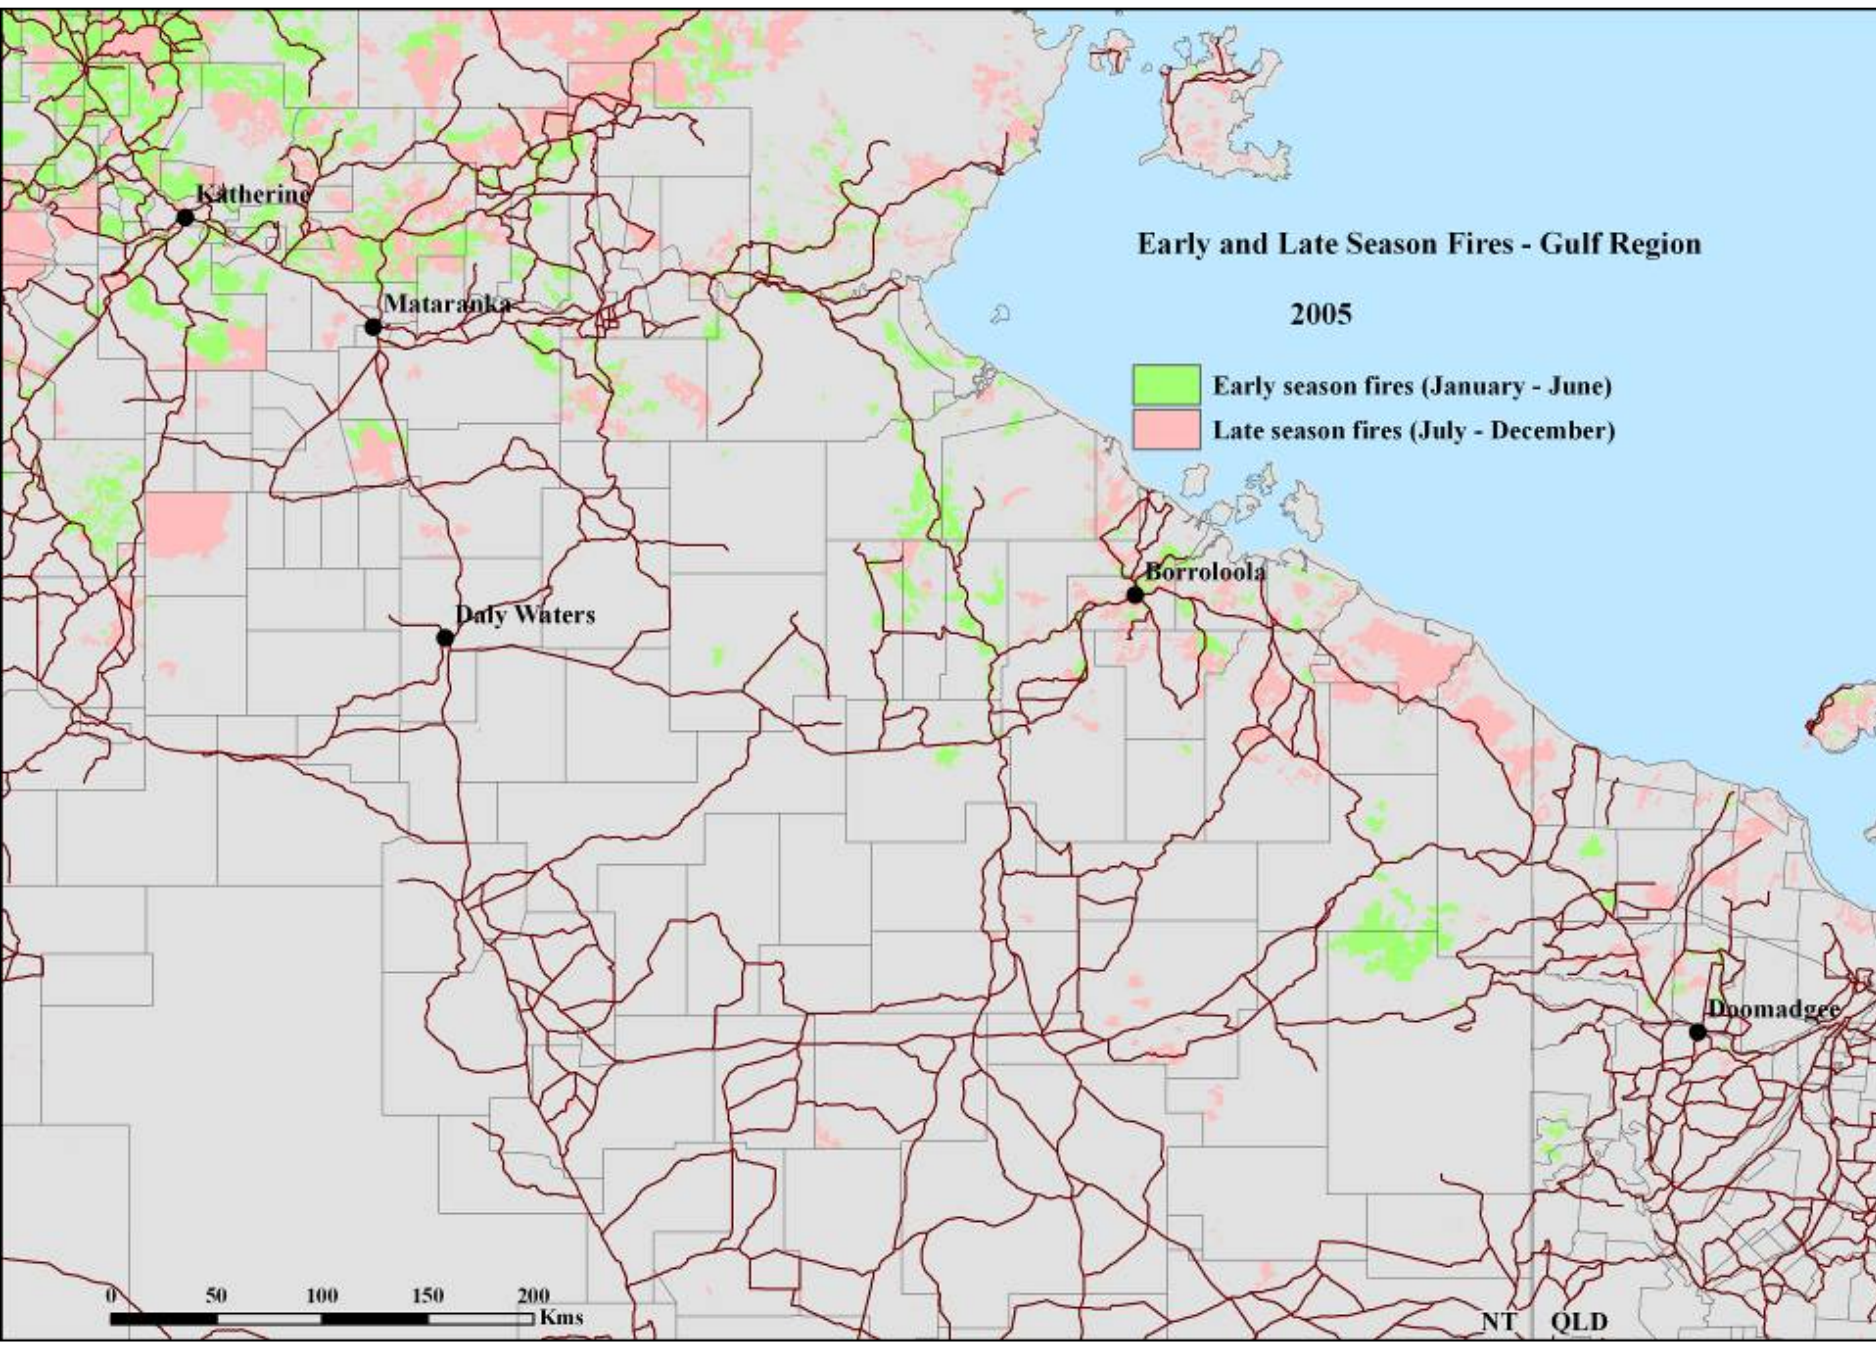

0 50 100 150 200 Kms

NT QLD

Early and Late Season Fires - Gulf Region

2003

-  Early season fires (January - June)
-  Late season fires (July - December)

0 50 100 150 200 Kms

NT QLD

Early and Late Season Fires - Gulf Region

2004

- Early season fires (January - June)
- Late season fires (July - December)

Early and Late Season Fires - Gulf Region

2005

-  Early season fires (January - June)
-  Late season fires (July - December)

0 50 100 150 200 Kms

NT QLD