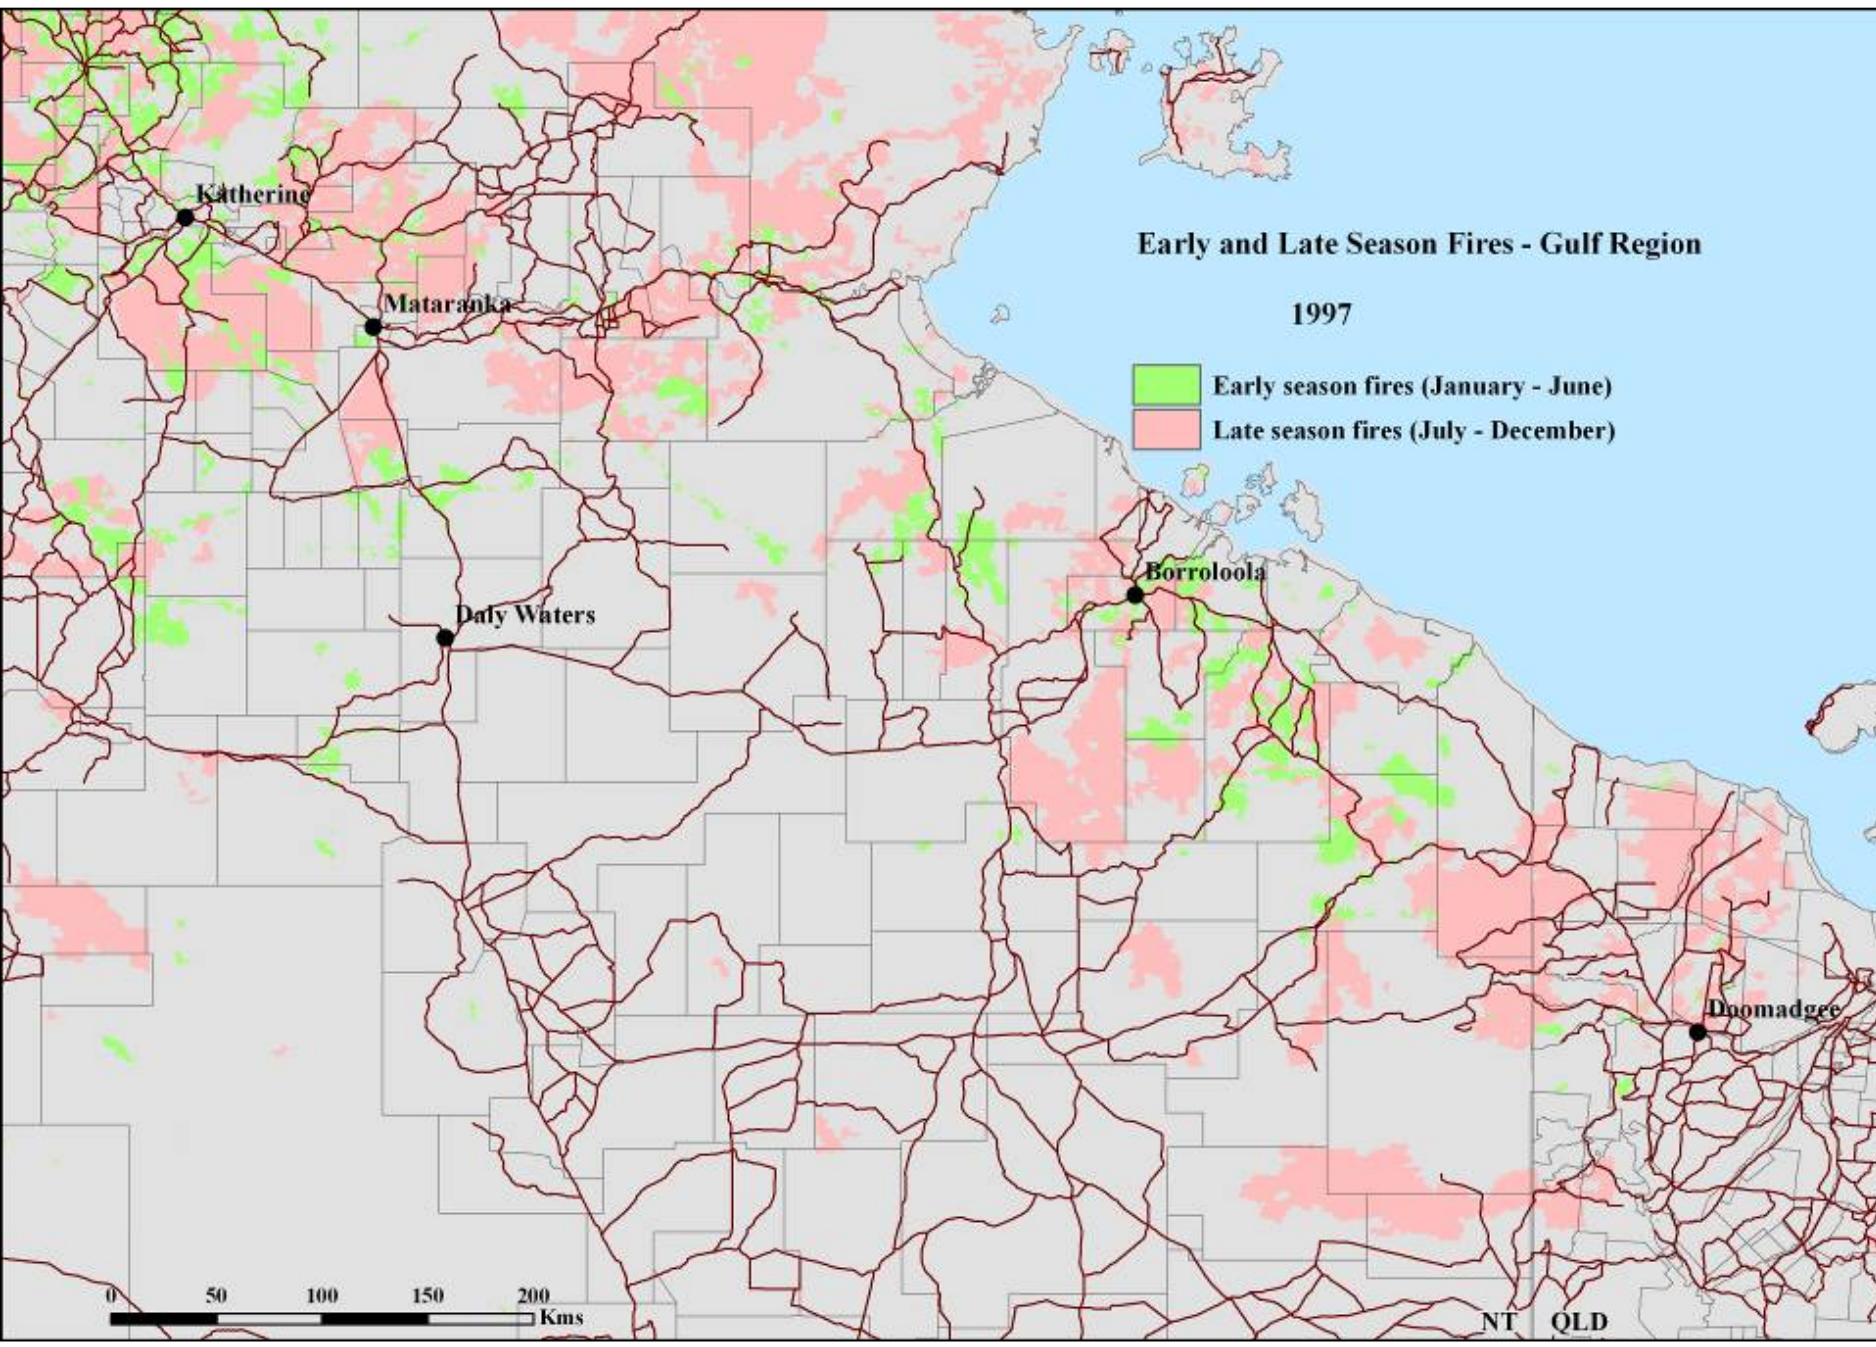

Early and Late Season Fires - Gulf Region

1997

- Early season fires (January - June)
- Late season fires (July - December)

0 50 100 150 200 Kms

NT QLD

Early and Late Season Fires - Gulf Region

1998

- Early season fires (January - June)
- Late season fires (July - December)

Early and Late Season Fires - Gulf Region

1999

-  Early season fires (January - June)
-  Late season fires (July - December)

0 50 100 150 200 Kms

NT QLD

Early and Late Season Fires - Gulf Region

2000

-  Early season fires (January - June)
-  Late season fires (July - December)

Early and Late Season Fires - Gulf Region

2001

-  Early season fires (January - June)
-  Late season fires (July - December)

0 50 100 150 200 Kms

NT QLD

Early and Late Season Fires - Gulf Region

2002

- Early season fires (January - June)
- Late season fires (July - December)

0 50 100 150 200 Kms

NT QLD