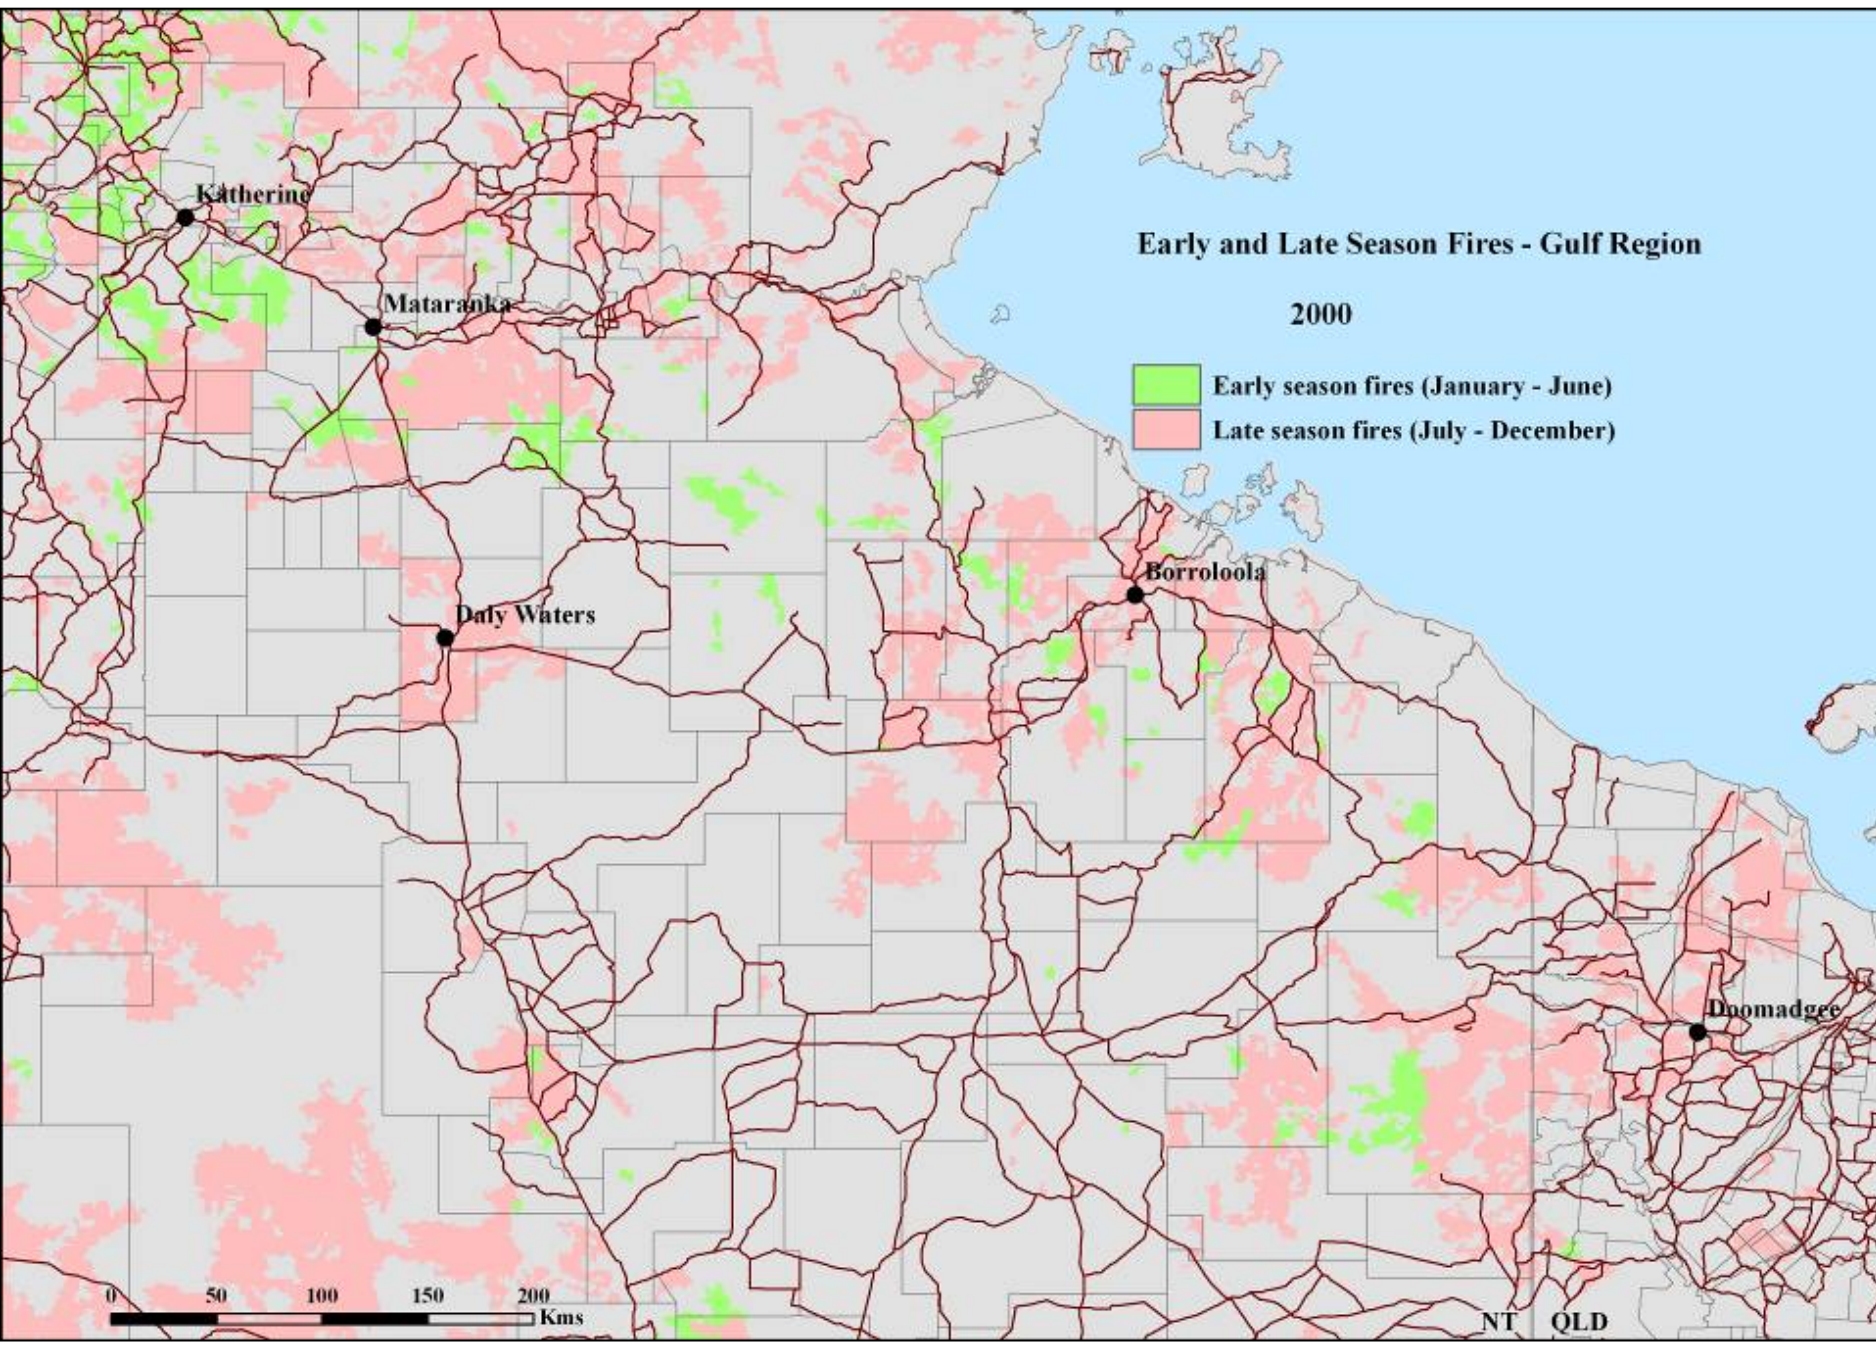

Early and Late Season Fires - Gulf Region

1997

- Early season fires (January - June)
- Late season fires (July - December)

0 50 100 150 200 Kms

NT QLD

Early and Late Season Fires - Gulf Region

1998

- Early season fires (January - June)
- Late season fires (July - December)

Early and Late Season Fires - Gulf Region

1999

-  Early season fires (January - June)
-  Late season fires (July - December)

0 50 100 150 200 Kms

NT QLD

Early and Late Season Fires - Gulf Region

2000

-  Early season fires (January - June)
-  Late season fires (July - December)

Early and Late Season Fires - Gulf Region

2001

-  Early season fires (January - June)
-  Late season fires (July - December)

0 50 100 150 200 Kms

NT QLD

Early and Late Season Fires - Gulf Region

2002

- Early season fires (January - June)
- Late season fires (July - December)

0 50 100 150 200 Kms

NT QLD

Early and Late Season Fires - Gulf Region

2003

-  Early season fires (January - June)
-  Late season fires (July - December)

0 50 100 150 200 Kms

NT QLD

Early and Late Season Fires - Gulf Region