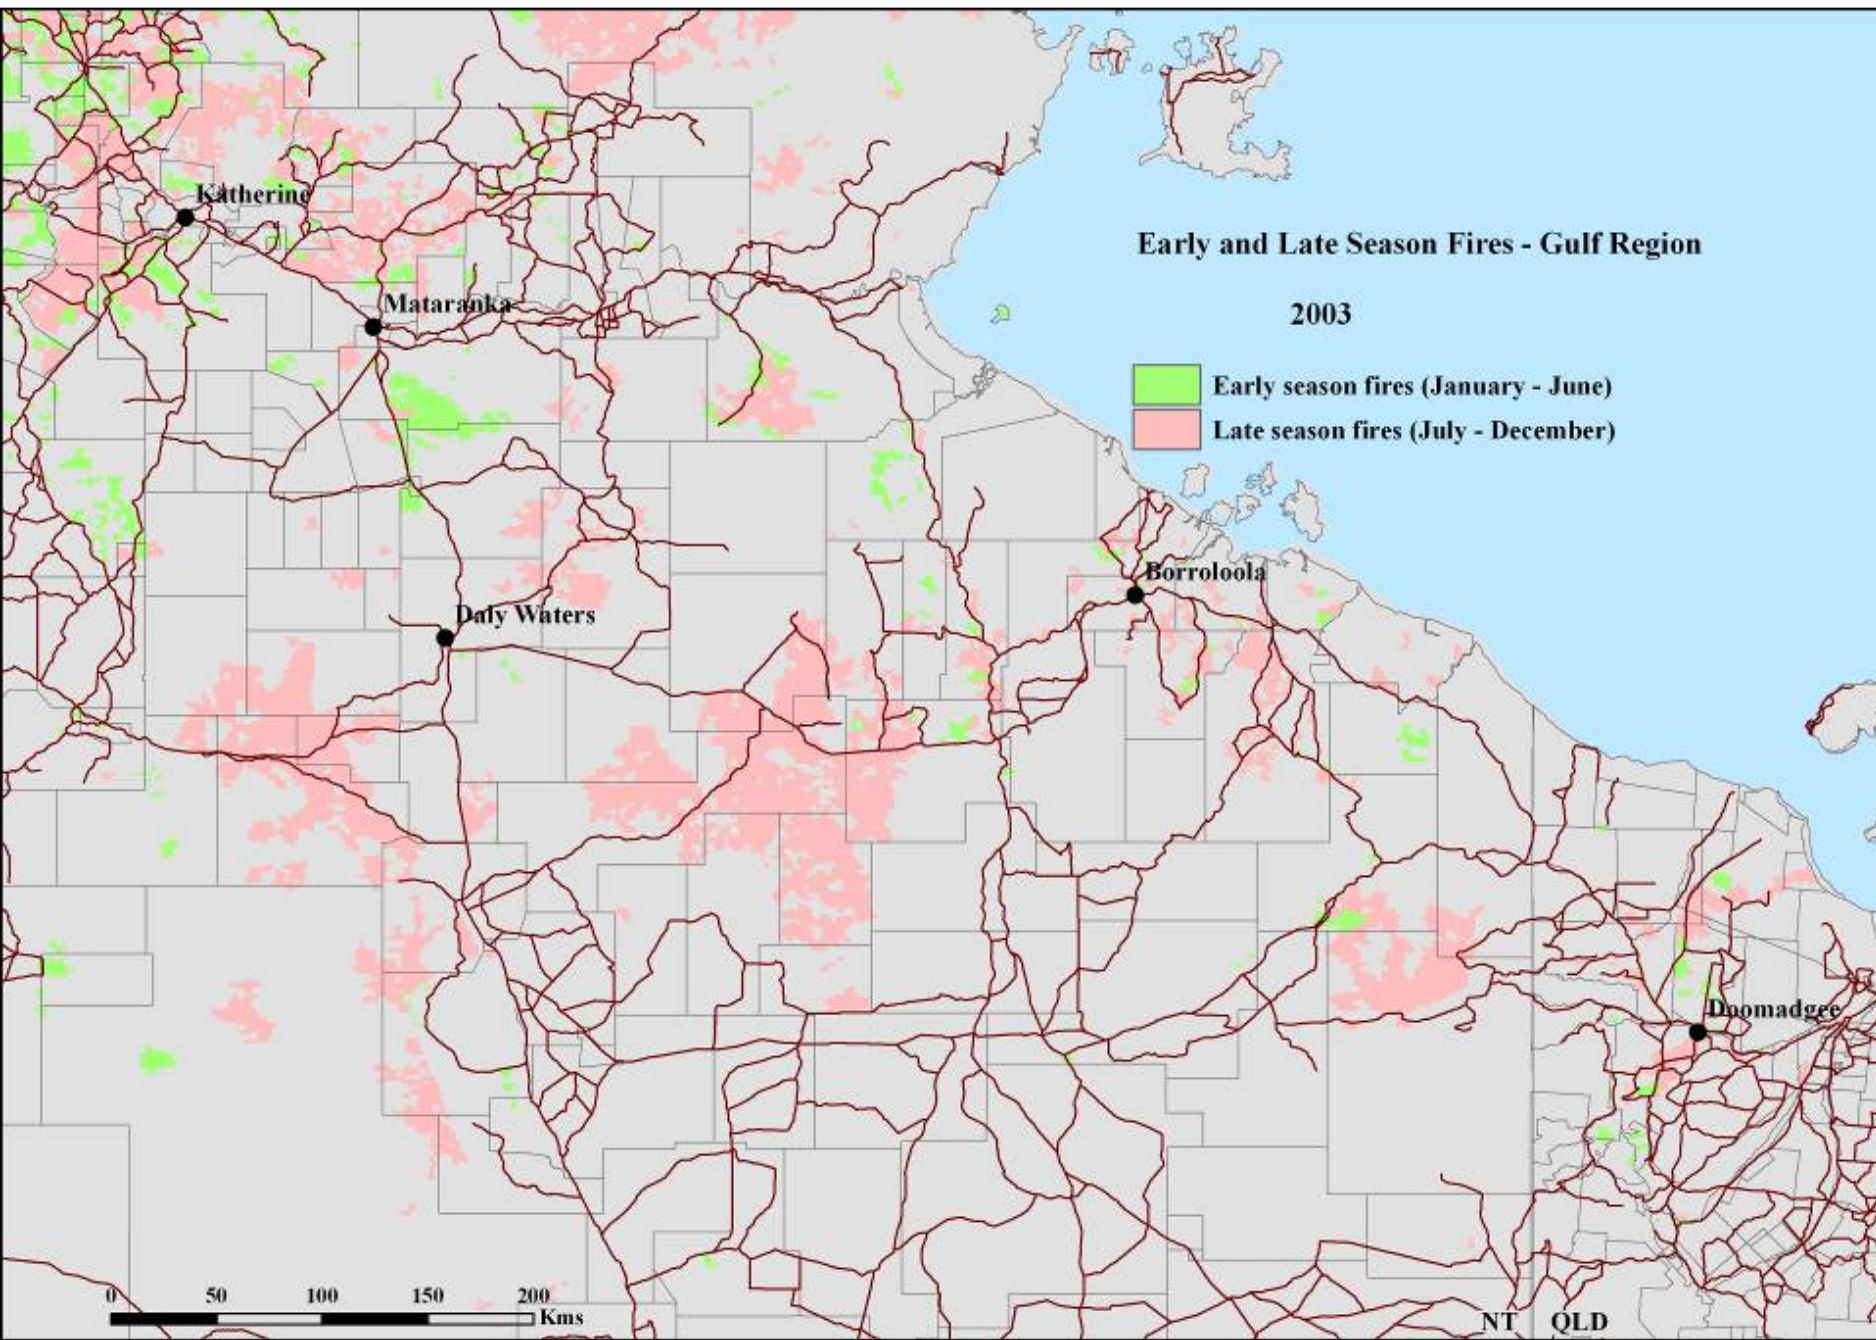

Early and Late Season Fires - Gulf Region

1999

-  Early season fires (January - June)
-  Late season fires (July - December)

0 50 100 150 200 Kms

NT QLD

Early and Late Season Fires - Gulf Region

2000

-  Early season fires (January - June)
-  Late season fires (July - December)

Early and Late Season Fires - Gulf Region

2001

-  Early season fires (January - June)
-  Late season fires (July - December)

0 50 100 150 200 Kms

NT QLD

Early and Late Season Fires - Gulf Region

2002

- Early season fires (January - June)
- Late season fires (July - December)

0 50 100 150 200 Kms

NT QLD

Early and Late Season Fires - Gulf Region

2003

-  Early season fires (January - June)
-  Late season fires (July - December)

0 50 100 150 200 Kms

NT QLD

Early and Late Season Fires - Gulf Region