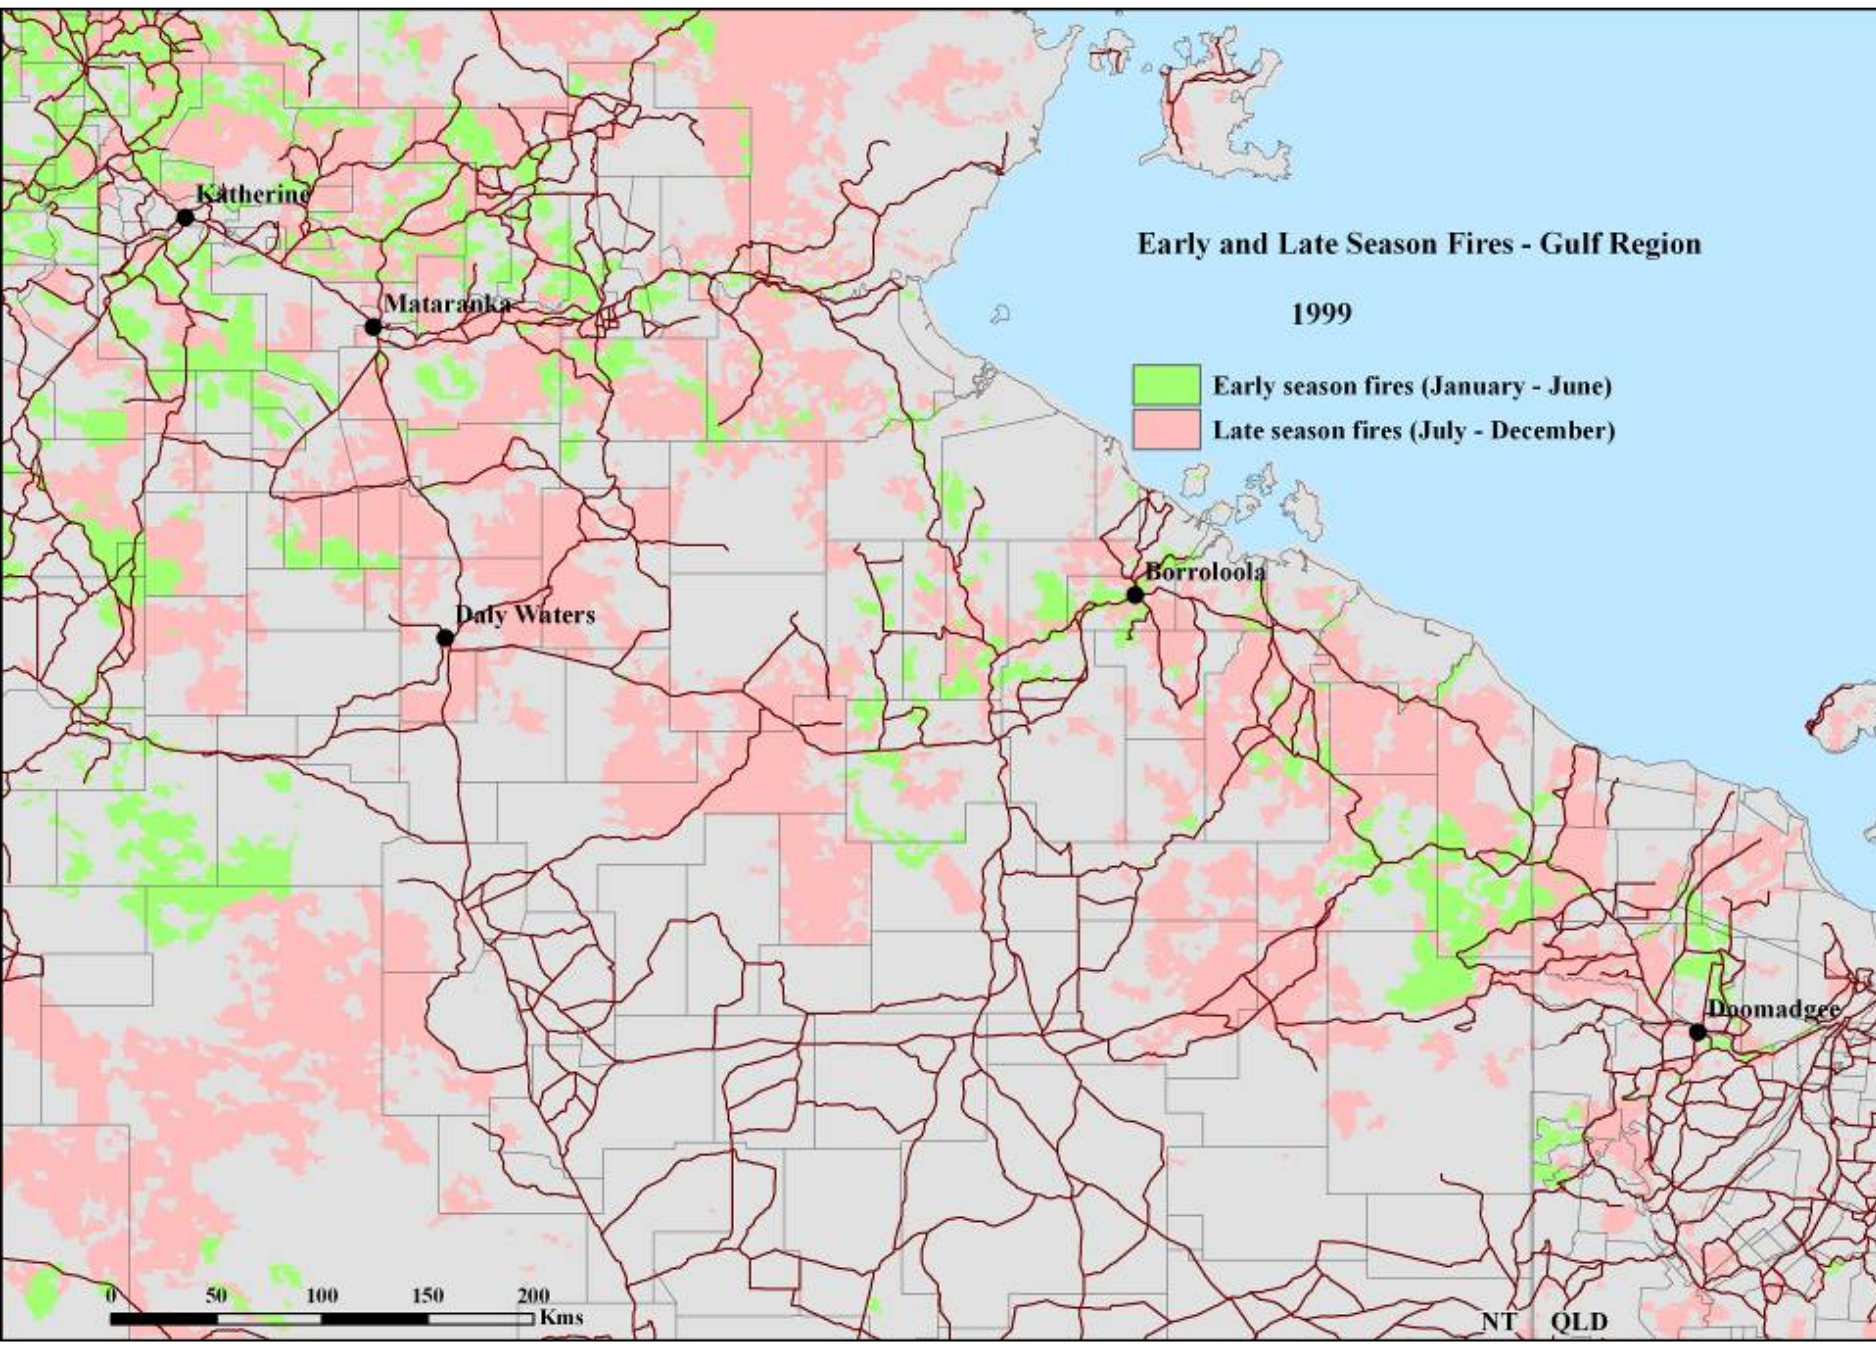

Early and Late Season Fires - Gulf Region

1997

- Early season fires (January - June)
- Late season fires (July - December)

0 50 100 150 200 Kms

NT QLD

Early and Late Season Fires - Gulf Region

1998

- Early season fires (January - June)
- Late season fires (July - December)

Early and Late Season Fires - Gulf Region

1999

-  Early season fires (January - June)
-  Late season fires (July - December)

0 50 100 150 200 Kms

NT QLD

Early and Late Season Fires - Gulf Region

2000

-  Early season fires (January - June)
-  Late season fires (July - December)

Early and Late Season Fires - Gulf Region

2001

-  Early season fires (January - June)
-  Late season fires (July - December)

0 50 100 150 200 Kms

NT QLD

Early and Late Season Fires - Gulf Region

2002

- Early season fires (January - June)
- Late season fires (July - December)

0 50 100 150 200 Kms

NT QLD